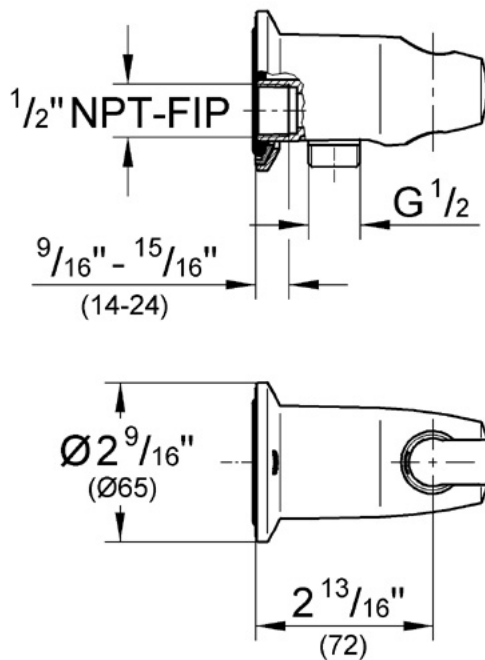

Description

Tubular brass
1/2" male threads

Flow Rate

N/A

Code Compliance

* ASME/ANSI A112.18.M

Finish Options

- 27 012 OOO Chrome
- 27 012 ROO Infinity Polished Brass
- 27 012 AVO Infinity Satin Nickel
- 27 012 RRO Velour Chrome
- 27 012 BEO Sterling Infinity Finish
- 27 012 ENO Infinity Brushed Nickel
- 27 012 ZBO Oil Rubbed Bronze

27 130 Shower Head

Description

6 1/4" face
4 spray patterns
1/2" NPT Female Threads
GROHE DreamSpray® Technology
SpeedClean® Anti-Lime System

Flow Rate

N/A

Code Compliance

ASME/ANSI A112.18.1M

Finish Options

27 130 OOO Starlight® Chrome
27 130 BEO Sterling Infinity Finish
27 130 ENO Infinity Brushed Nickel
27 130 ZBO Oil Rubbed Bronze

Accessories 28 484

Wall Union with Hand Shower Holder

Description

Inlet: 1/2" NPT female thread

28 417 Twist-Free Hoses

Description

59" metal hand shower hose
Rotating hand shower connector eliminates hose twisting
Connector with silicone strip to hold hand shower firmly in place on shower bar

Flow Rate