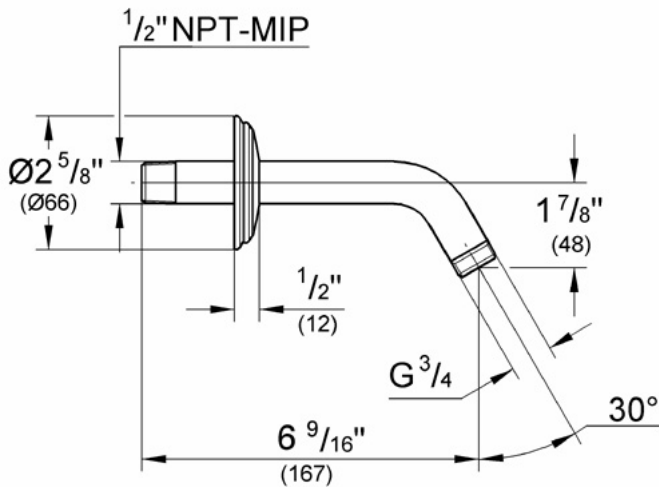

Two spray patterns
Extreme low profile
GROHE DreamSpray® Technology
Speedclean® anti-lime system
1/2" NPT female threads
Spray patterns:
Normal/Massage

Flow Rate

2.5 gpm at 80 psi (9.5 lpm)

Code Compliance

Description

Tubular brass
1/2" male threads

Flow Rate

N/A

Code Compliance

* ASME/ANSI A112.18.M

Finish Options

- 27 012 OOO Chrome
- 27 012 ROO Infinity Polished Brass
- 27 012 AVO Infinity Satin Nickel
- 27 012 RRO Velour Chrome
- 27 012 BEO Sterling Infinity Finish
- 27 012 ENO Infinity Brushed Nickel
- 27 012 ZBO Oil Rubbed Bronze

27 130 Shower Head

Description

6 1/4" face
4 spray patterns
1/2" NPT Female Threads
GROHE DreamSpray® Technology
SpeedClean® Anti-Lime System

Flow Rate

N/A

Code Compliance

ASME/ANSI A112.18.1M

Finish Options

27 130 OOO Starlight® Chrome
27 130 BEO Sterling Infinity Finish
27 130 ENO Infinity Brushed Nickel
27 130 ZBO Oil Rubbed Bronze

Accessories 28 484

Wall Union with Hand Shower Holder

Description

Inlet: 1/2" NPT female thread