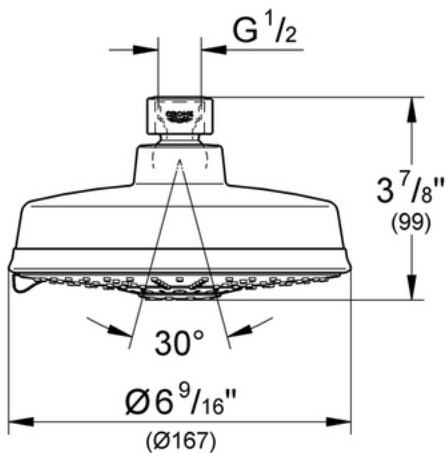

Description

Tubular brass
1/2" male threads

Flow Rate

N/A

Code Compliance

* ASME/ANSI A112.18.M

Finish Options

- 27 012 OOO Chrome
- 27 012 ROO Infinity Polished Brass
- 27 012 AVO Infinity Satin Nickel
- 27 012 RRO Velour Chrome
- 27 012 BEO Sterling Infinity Finish
- 27 012 ENO Infinity Brushed Nickel
- 27 012 ZBO Oil Rubbed Bronze

27 130 Shower Head

Description

6 1/4" face
4 spray patterns
1/2" NPT Female Threads
GROHE DreamSpray® Technology
SpeedClean® Anti-Lime System

Flow Rate

N/A

Code Compliance

ASME/ANSI A112.18.1M

Finish Options

27 130 OOO Starlight® Chrome
27 130 BEO Sterling Infinity Finish
27 130 ENO Infinity Brushed Nickel
27 130 ZBO Oil Rubbed Bronze

Accessories 28 484

Wall Union with Hand Shower Holder

Description

Inlet: 1/2" NPT female thread