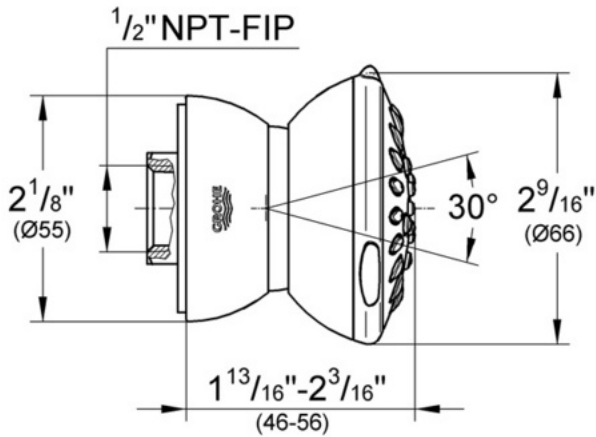

Finish Options

- 27 070 OOO Chrome
- 27 070 ENO Infinity Brushed Nickel
- 27 070 ZBO Oil Rubbed Bronze