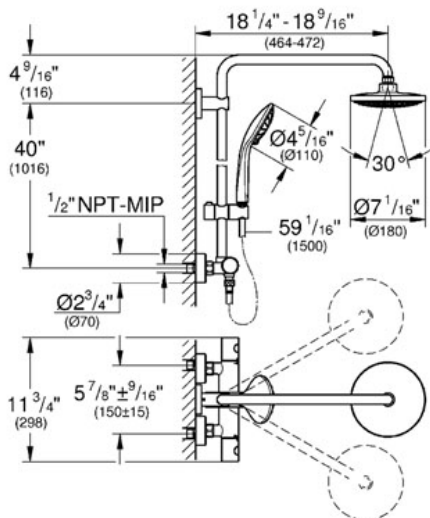

Product Description:

Shower system with thermostat for wall mounting

Standard Specification:

- GROHE StarLight® finish
- GROHE EcoJoy® technology for less water and perfect flow
- GROHE DreamSpray® perfect spray pattern
- GROHE TurboStat® Compact cartridge with wax thermoelement
- SpeedClean anti-lime system
- Inner WaterGuide for a longer life

Consisting of:

- 17 3/4" horizontal swivel shower arm
- Exposed thermostat with Aquadimmer
- Allows change between:
 - Head shower 1 spray (27 492)
 - Hand shower 2 sprays (27 238)
- Adjustable in height with gliding element
- Max Flow Rate 2.5 gpm (9.5 L/min)
- Rotation cone for Twistfree-function
- Suitable for instantaneous heaters from 18 kW/h
- 59" metal twist free hose (28 417)

Applicable Codes & Standards:

- Energy Policy Act of 1992
- ASME A112.18.1/CSA B125.1

Color:

- 26128 000 chrome