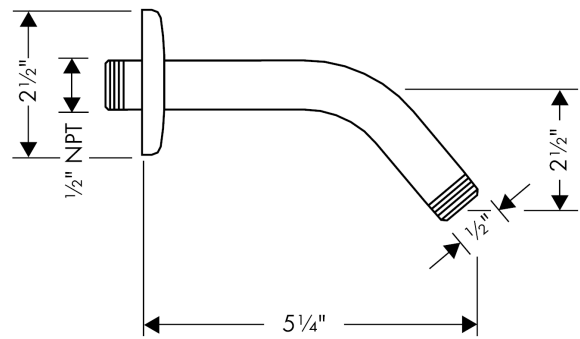

Finishes : **Chrome** Part no. : **27411003**

Description

Features

- Brass
- 1/2" NPT

Item details

List Price \$ 29.00

Product image

Scale drawing

Wall Outlet with check valves

Finishes : **Chrome** Part no. : **27458003**

Description

Features

- Integrated double backflow prevention
- 1/2" NPT
- Fits all 1/2" hoses

Item details

List Price \$ 64.00

Compliance

Product image

Scale drawing

Raindance

Raindance S 150 Air 3jet Overhead Shower DN15 with pivot joint

Surfaces: **chrome** Article Number: **27495000**

Description

product features

- shower head size: 150 mm
- spray type: RainAir, Massage spray, Mix
- flow rate RainAir spray (at 0.3 MPa): 16 l/min
- flow rate BalanceAir spray (at 0.3 MPa): 18 l/min
- flow rate WhirlAir spray (at 0.3 MPa): 12 l/min
- spray type alternation: adjustment with shift on overhead shower
- grey spray disc
- installation type: ceiling or wall
- connection thread G 1/2
- connection dimension: DN15
- suitable for continuous flow water heaters with an output of 18 kW