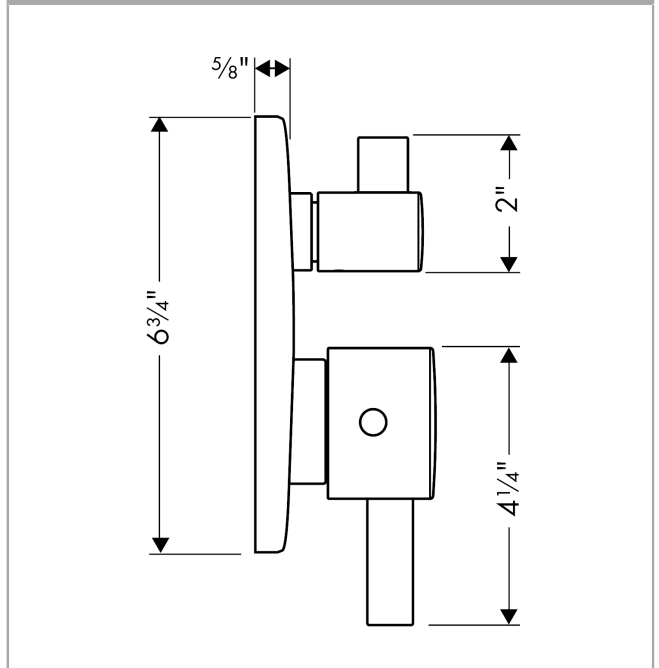

S Thermostatic Trim with Volume Control and Diverter

Finishes : **Chrome** Part no. : **04231000**

Description

Features

- Volume control and diverter for 2 outlets
- Thermostatic cartridge, Shut-off/diverter valve
- Anti-scald 100° safety stop
- Flow: 7 GPM

Required accessories

- iBox Universal Plus Rough with Service Stops, 3/4" (#01850USA)

Item details

List Price \$ 510.00

Compliance

Product image

Scale drawing

Showerarm - 6"

Finishes : **Chrome** Part no. : **27411003**

Description

Features

- Brass
- 1/2" NPT

Item details

List Price \$ 29.00

Product image

Scale drawing