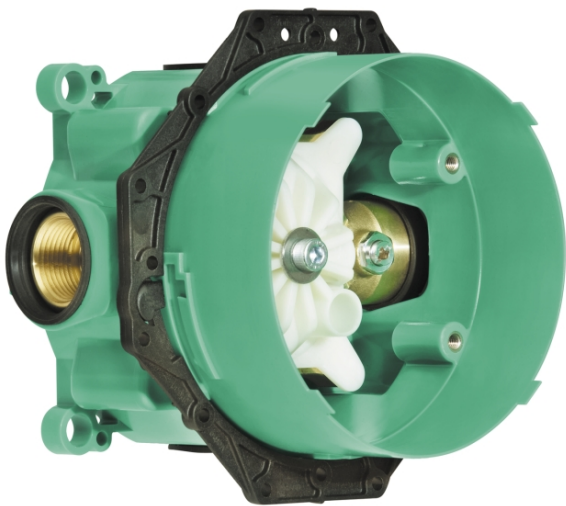

iBox Universal Plus Rough with Service Stops, 3/4"

Finishes : n.a. Part no. : 01850181

Description

Features

- Adjustable installation flange
- Wall seal
- Includes 3/4" plug
- 3/4" NPT
- 180° rotationally-symmetric installation

Optional accessories

- 1" Extension Kit, iBox Universal Plus Rough (#13595XXX)

Item details

List Price $ 160.00

Compliance

Product image