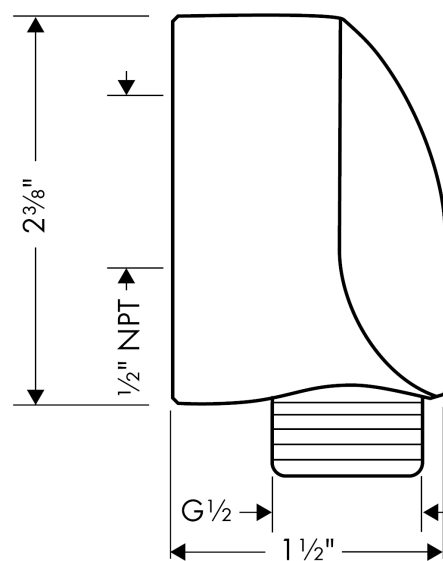

Wall Outlet with check valves

Finishes : **Chrome** Part no. : **27458003**

Description

Features

- Integrated double backflow prevention
- 1/2" NPT
- Fits all 1/2" hoses

Item details

List Price \$ 64.00

Compliance

Product image

Scale drawing

Raindance

Raindance S 150 Air 3jet Overhead Shower DN15 with pivot joint

Surfaces: **chrome** Article Number: **27495000**

Description

product features

- shower head size: 150 mm
- spray type: RainAir, Massage spray, Mix
- flow rate RainAir spray (at 0.3 MPa): 16 l/min
- flow rate BalanceAir spray (at 0.3 MPa): 18 l/min
- flow rate WhirlAir spray (at 0.3 MPa): 12 l/min
- spray type alternation: adjustment with shift on overhead shower
- grey spray disc
- installation type: ceiling or wall
- connection thread G 1/2
- connection dimension: DN15
- suitable for continuous flow water heaters with an output of 18 kW