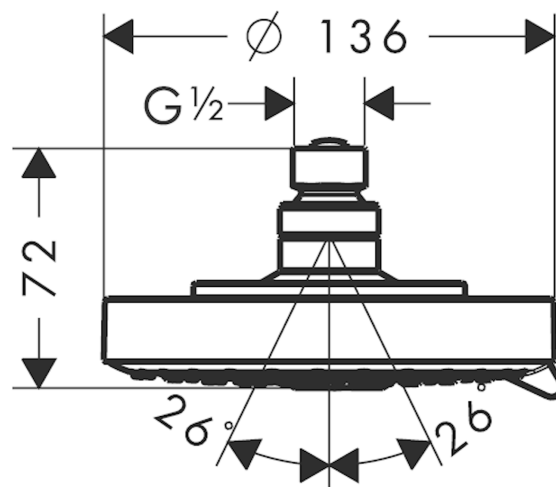

Product image

Scale drawing

Raindance

Raindance S 150 Air 3jet Overhead Shower DN15 with pivot joint

Surfaces: **chrome** Article Number: **27495000**

Description

product features

- shower head size: 150 mm
- spray type: RainAir, Massage spray, Mix
- flow rate RainAir spray (at 0.3 MPa): 16 l/min
- flow rate BalanceAir spray (at 0.3 MPa): 18 l/min
- flow rate WhirlAir spray (at 0.3 MPa): 12 l/min
- spray type alternation: adjustment with shift on overhead shower
- grey spray disc
- installation type: ceiling or wall
- connection thread G 1/2
- connection dimension: DN15
- suitable for continuous flow water heaters with an output of 18 kW

Optional Accessoires

- Shower arm 128 mm (#27411XXX)
- Ceiling connector 100 mm (#27479XXX)

Technology

Product image

Scale drawing

Raindance

Raindance S 150 Air 3jet Overhead Shower DN15 with pivot joint

Surfaces: **chrome** Article Number: **27495000**