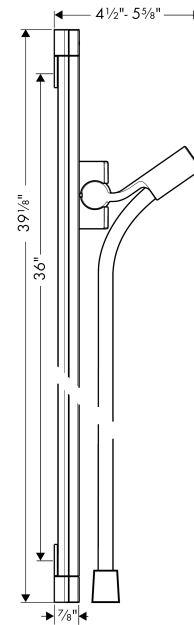

Product image

Scale drawing

Raindance

Raindance S 150 Air 3jet Overhead Shower DN15 with pivot joint

Surfaces: **chrome** Article Number: **27495000**

Description

product features

- shower head size: 150 mm
- spray type: RainAir, Massage spray, Mix
- flow rate RainAir spray (at 0.3 MPa): 16 l/min
- flow rate BalanceAir spray (at 0.3 MPa): 18 l/min
- flow rate WhirlAir spray (at 0.3 MPa): 12 l/min
- spray type alternation: adjustment with shift on overhead shower
- grey spray disc
- installation type: ceiling or wall
- connection thread G 1/2
- connection dimension: DN15
- suitable for continuous flow water heaters with an output of 18 kW

Description

Features

- Slim aluminium profile wallbar
- Self-locking handshower holder
- Continuous angle adjustment

Comprised of

- Techniflex 63" Hose (#28276XXX)
- Techniflex Hose, 63" (#28276USA)

Optional accessories

- Raindance Cassetta Double Soap Dish Holder (#28698XXX)

Item details

List Price \$ 387.00

Compliance

Product image

Scale drawing

Raindance

Raindance S 120 AIR 3-Jet Handshower

Compliance

Product image

Scale drawing