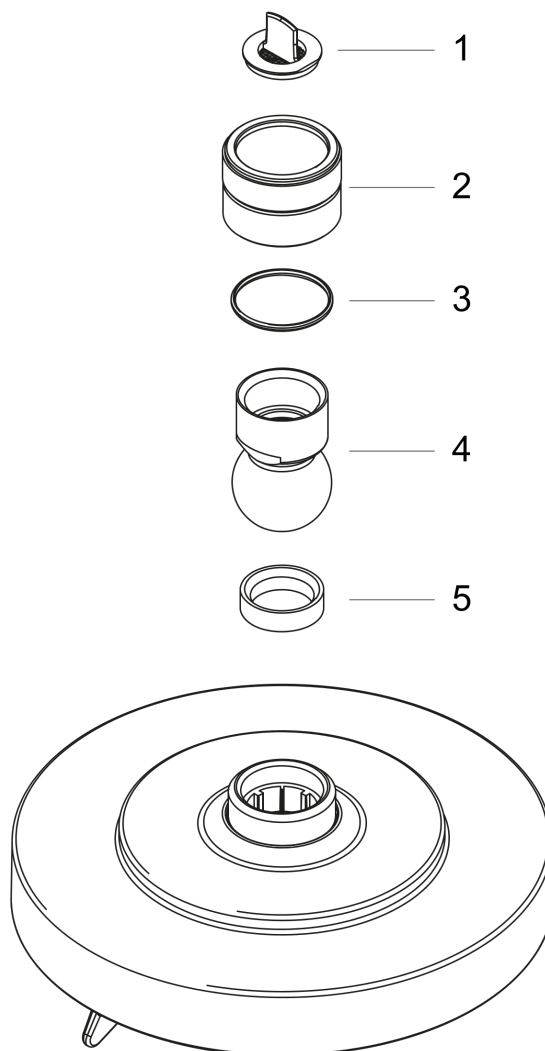

Raindance

Raindance S 150 Air 3jet Overhead Shower DN15 with pivot joint

Surfaces: **chrome** Article Number: **27495000**

Exploded Drawing

Year of production: 03/10 - 12/13

Raindance

Raindance S 150 Air 3jet Overhead Shower DN15 with pivot joint

Surfaces: **chrome** Article Number: **27495000**

Spare part list

Year of production: **03/10 - 12/13**

Pos.	Description	Article Number	PC	PU
1	filter packing	96477000	1	1
2	nut	97958000	2	1
3	lever collar	97536000	2	1
4	ball joint	97331000	4	1
5	seal	97606000	2	1