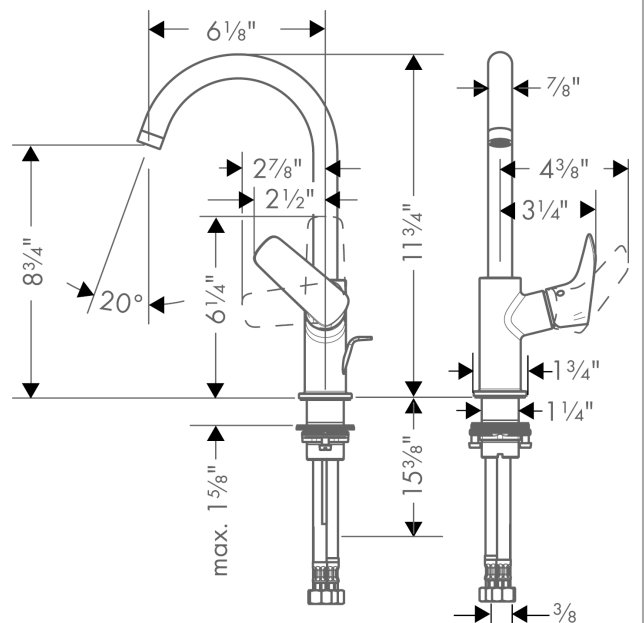

Logis

Single-Hole Faucet 210 with Swivel Spout and Pop-Up Drain, 1.2 GPM

Finishes : **chrome** Part no. : **71130001**

Description

Features

- Swivel range 120°
- Aerated spray
- Flow: 1.2 GPM (4.5 L/Min)
- Ceramic cartridge
- Includes pop-up drain

Item details

List Price \$ 292.00

Technology

Compliance

Product image

Scale drawing

Logis

Single-Hole Faucet 210 with Swivel Spout and Pop-Up Drain, 1.2 GPM

Finishes : **chrome** Part no. : **71130001**

Exploded drawing

Year of production: >07/16

Logis

Single-Hole Faucet 210 with Swivel Spout and Pop-Up Drain, 1.2 GPM

Finishes : **chrome** Part no. : **71130001**

Spare parts list

Year of production: >07/16

Pos.	Description	Part no.	Price	PU
1	spout cpl.	95494000	-	1
2	O-ring 11x2	98127000	-	1
3	aerator M18x1 (4,5 l/min)	92884000	-	1
4	handle	92245000	-	1
5	screw cover	96338000	-	1
6	flange	95493000	-	1
7	O-ring 24x2	98388000	-	1
8	nut	95178000	-	1
9	cartridge, assy	95973001	-	1
10	locking screw for handle	95140000	-	1
11	seal	98865000	-	1
12	screw cover	95181000	-	1
13	flat seal	98749000	-	1
14	fixing set (Ø 32)	13961000	-	1
15	connection hose 18½" M8x0,75 3/8"	96321001	-	1
16	O-ring 7x1,5	98422000	-	1
17	pull rod	96657000	-	1
a	pop up waste	88509000	-	1
b	lever arm 340mm (ball-Ø12mm)	96324000	-	1
c	lever collar	92849000	-	1