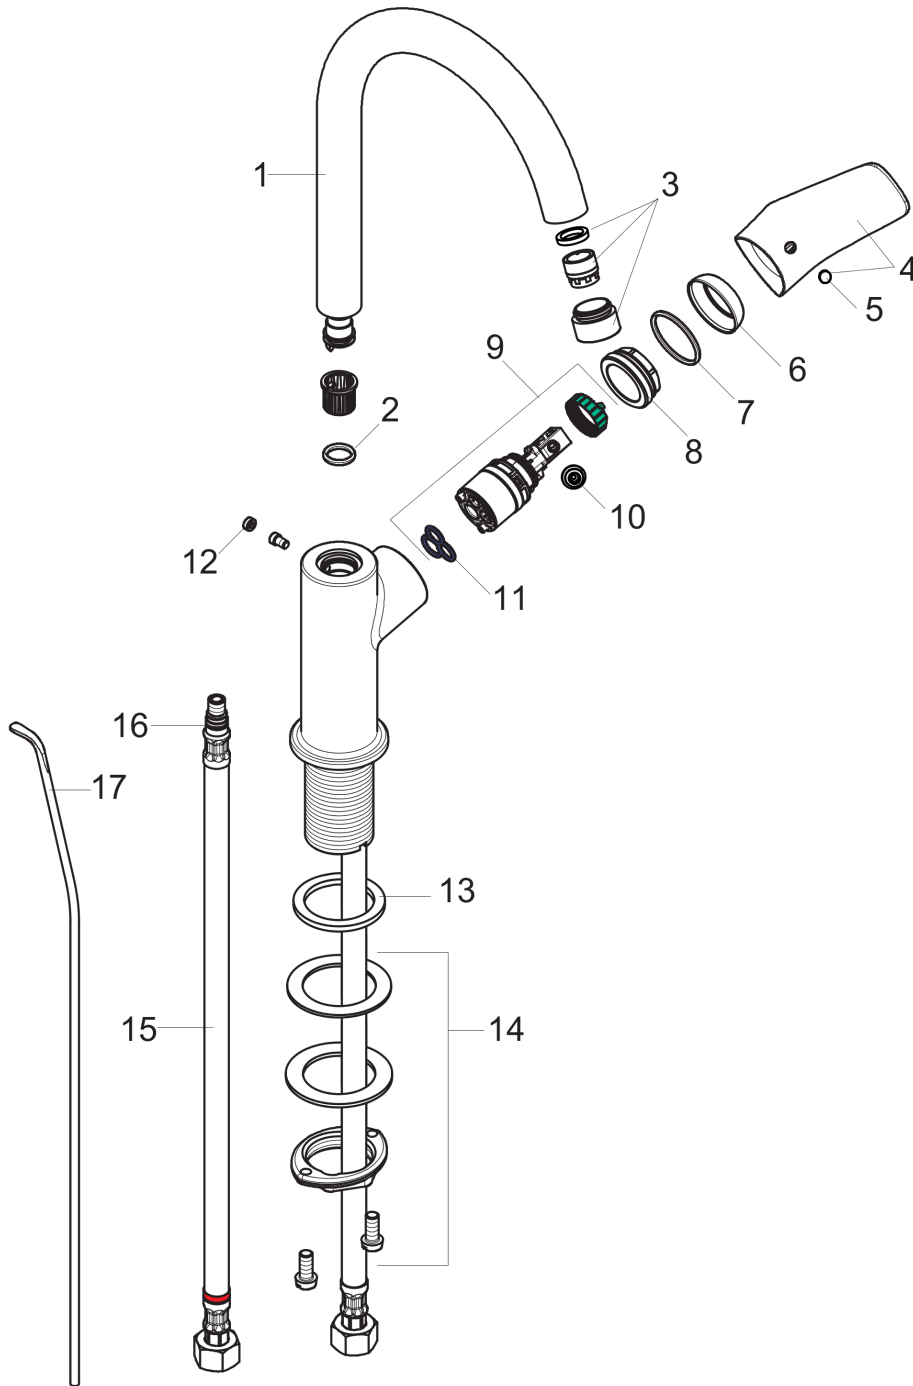

Logis

Single-Hole Faucet 210 with Swivel Spout and Pop-Up Drain, 1.2 GPM

Finishes : **chrome** Part no. : **71130001**

Description

Features

- Swivel range 120°
- Aerated spray
- Flow: 1.2 GPM (4.5 L/Min)
- Ceramic cartridge
- Includes pop-up drain

Item details

List Price \$ 292.00

Technology

Compliance

Product image

Scale drawing

Logis

Single-Hole Faucet 210 with Swivel Spout and Pop-Up Drain, 1.2 GPM

Finishes : **chrome** Part no. : **71130001**

Exploded drawing

Year of production: >07/16

Logis

Single-Hole Faucet 210 with Swivel Spout and Pop-Up Drain, 1.2 GPM

Finishes : **chrome** Part no. : **71130001**

Spare parts list

Year of production: >07/16

Pos.	Description	Part no.	Price	PU
1	spout cpl.	95494000	-	1
2	O-ring 11x2	98127000	-	1
3	aerator M18x1 (4,5 l/min)	92884000	-	1
4	handle	92245000	-	1
5	screw cover	96338000	-	1
6	flange	95493000	-	1
7	O-ring 24x2	98388000	-	1
8	nut	95178000	-	1
9	cartridge, assy	95973001	-	1
10	locking screw for handle	95140000	-	1
11	seal	98865000	-	1
12	screw cover	95181000	-	1
13	flat seal	98749000	-	1
14	fixing set (Ø 32)	13961000	-	1
15	connection hose 18½" M8x0,75 3/8"	96321001	-	1
16	O-ring 7x1,5	98422000	-	1
17	pull rod	96657000	-	1
a	pop up waste	88509000	-	1
b	lever arm 340mm (ball-Ø12mm)	96324000	-	1
c	lever collar	92849000	-	1