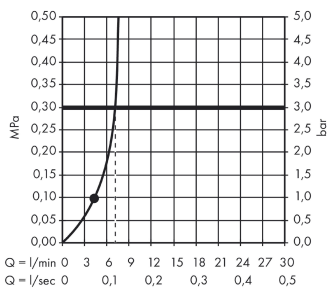

Raindance

Raindance S 150 AIR 1-Jet Showerhead

Finishes : **Chrome** Part no. : **27486001**

Description

Features

- 90 no-clog spray channels
- Spray modes: RainAir
- Flow: 2.5 GPM

Item details

List Price \$ 156.00

Technology

Compliance

Product image

Scale drawing

Flowchart

The consumption was measured in combination with the appropriate fittings (thermostat/mixer/in-wall valve) to reflect actual application in practice.