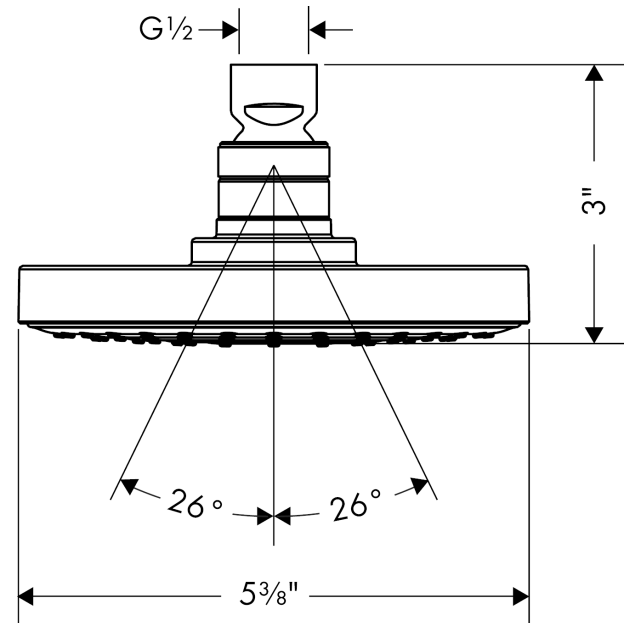

Raindance

Raindance S 150 AIR 1-Jet Showerhead

Finishes : **Chrome** Part no. : **27486001**

Description

Features

- 90 no-clog spray channels
- Spray modes: RainAir
- Flow: 2.5 GPM

Item details

List Price \$ 156.00

Technology

Compliance

Product image

Scale drawing

Flowchart

The consumption was measured in combination with the appropriate fittings (thermostat/mixer/in-wall valve) to reflect actual application in practice.