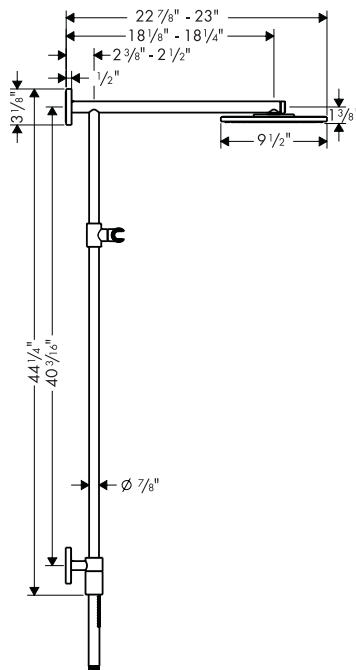

## Product Features

- Raindance 240 AIR showerhead, Quiclean™ cleaning system, 2.5 gpm
- Handshower with full spray, 2.5 gpm
- 63" Techniflex handshower hose
- Handshower holder moves up and down bar, pivots left and right
- Handshower connects to bottom of bar to provide water to showerhead
- Can be used as upgrade for existing shower

## Available Finishes

Chrome

27164001

Brushed Nickel

27164821

The measurements shown are for reference only.

Products and specifications shown are subject to change without notice.

Specification sheet revised 1/2009