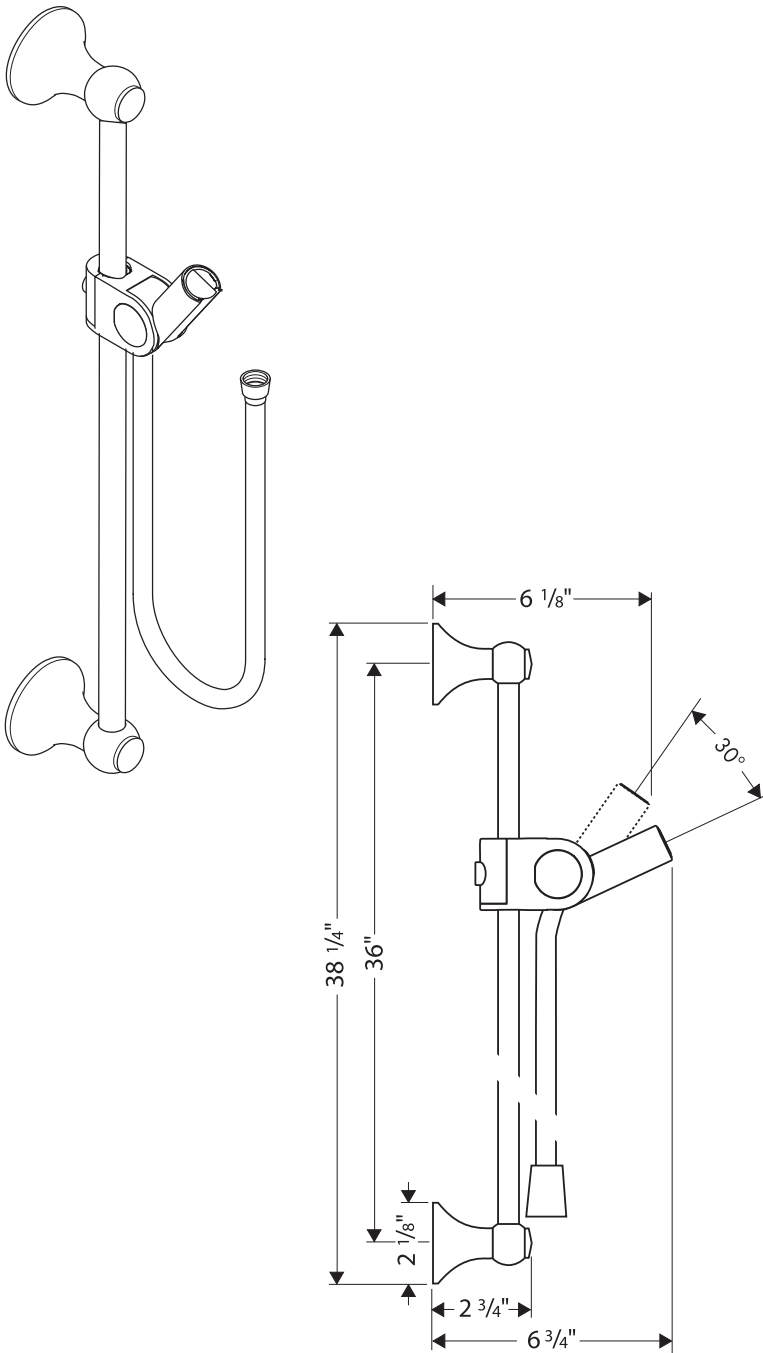

## Product Features

- 36" wallbar with 63" Techniflex hose
- Slider moves up and down, pivots left and right
- Handshower holder is angle adjustable

## Available Finishes

Chrome

27834000

Brushed Nickel

27834820

The measurements shown are for reference only.

Products and specifications shown are subject to change without notice.

Specification sheet revised 3/2008