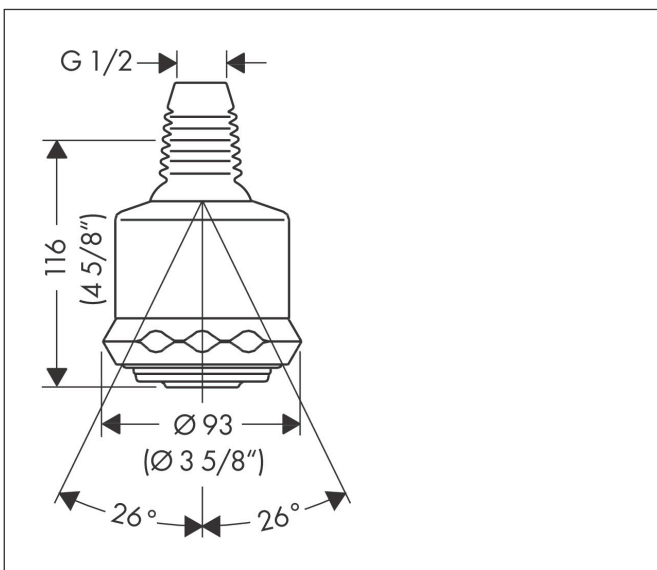

Drawing

Technology

Spray Types