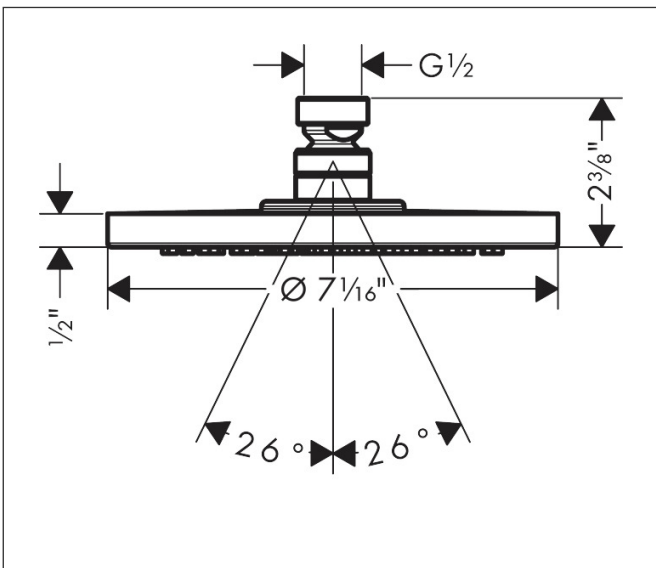

Brand hansgrohe
 Art. Name **Raindance S** Showerhead 180 1-Jet PowderRain, 1.75 GPM
 Art. Nr. 27629001
 Surface Chrome
 Pos. 1

Product Picture

Features

- Showerhead size: 180 mm
- Spray pattern: PowderRain
- Maximum flow rate (at 3 bar): 6.6 l/min
- Spray disc surface: fully finished matching spray face

Drawing

Technology

Spray Types