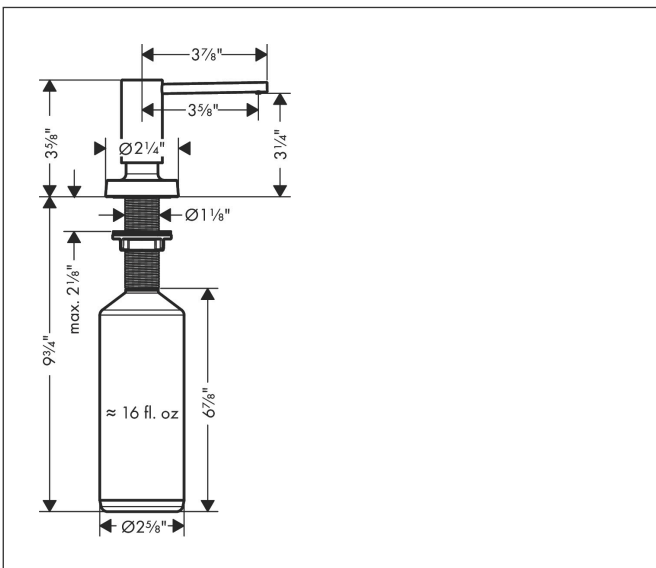

Brand hansgrohe
Art. Name Soap Dispenser, Talis
Art. Nr. 40448001
Surface Chrome
Pos. 1

Product Picture

Features

- Metal
- Non-corroding spout tube
- Filling capacity 500 ml
- 2 1/8" maximum counter depth

Drawing

Brand hansgrohe
Art. Name Soap Dispenser, Talis
Art. Nr. 40448001
Surface Chrome
Pos. 1

Spare Parts Drawings for build year: >01/19

Brand hansgrohe
Art. Name Soap Dispenser, Talis
Art. Nr. 40448001
Surface Chrome
Pos. 1

Spare parts list for build year: >01/19

Pos.	Description	Article number
1	pump	93283000
2	bottle for lotion dispenser	93278000
3	escutcheon	93285000