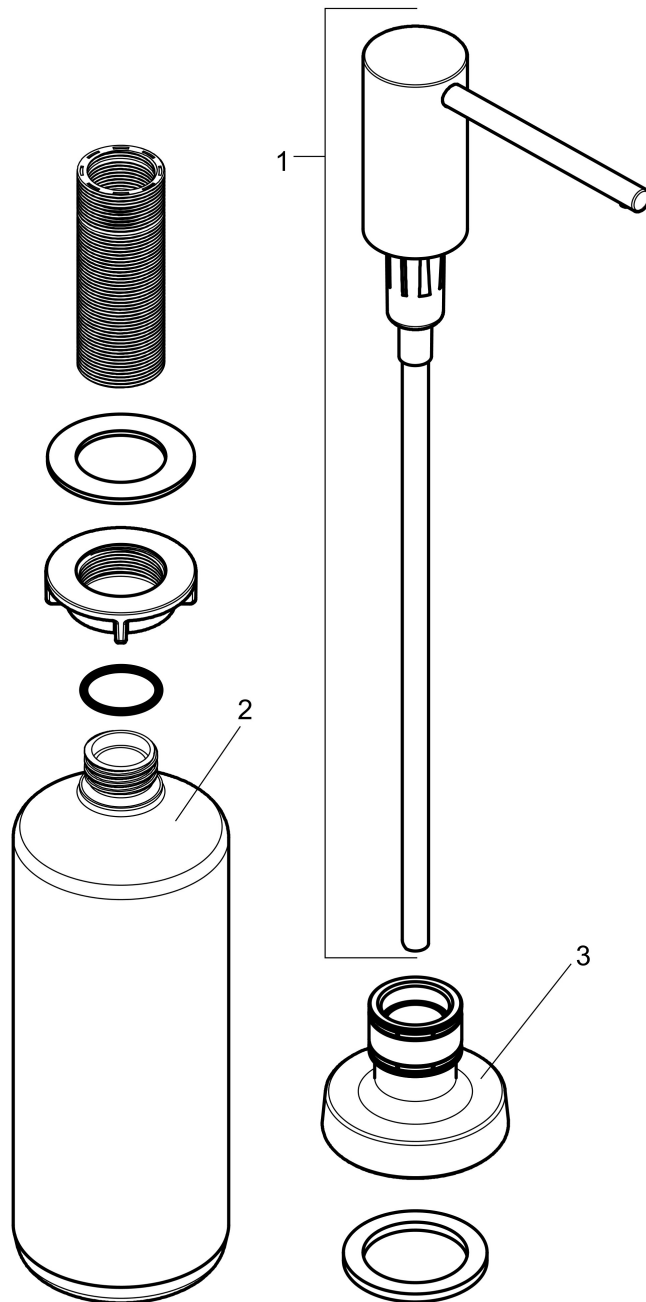

Brand hansgrohe
Art. Name Soap Dispenser, Talis
Art. Nr. 40448001
Surface Chrome
Pos. 1

Product Picture

Features

- Metal
- Non-corroding spout tube
- Filling capacity 500 ml
- 2 1/8" maximum counter depth

Drawing

Brand hansgrohe
Art. Name Soap Dispenser, Talis
Art. Nr. 40448001
Surface Chrome
Pos. 1

Spare Parts Drawings for build year: >01/19

Brand hansgrohe
Art. Name Soap Dispenser, Talis
Art. Nr. 40448001
Surface Chrome
Pos. 1

Spare parts list for build year: >01/19

Pos.	Description	Article number
1	pump	93283000
2	bottle for lotion dispenser	93278000
3	escutcheon	93285000