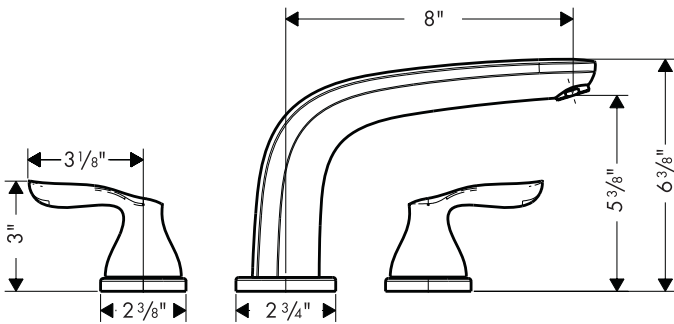

Solaris² E Trim, 3-Hole Roman Tub Set

04170XX0

Product Features

- Solid brass
- Easy to clean

Code Compliance

This unit meets or exceeds the following:

- ADA compliant

Available Finishes

Chrome	04170000
Brushed Nickel	04170820
Polished Nickel	04170830

Required Accessories

Rough	06607000
-------	----------

The measurements shown are for reference only.

Products and specifications shown are subject to change without notice.

Specification sheet revised 4/2008

hansgrohe