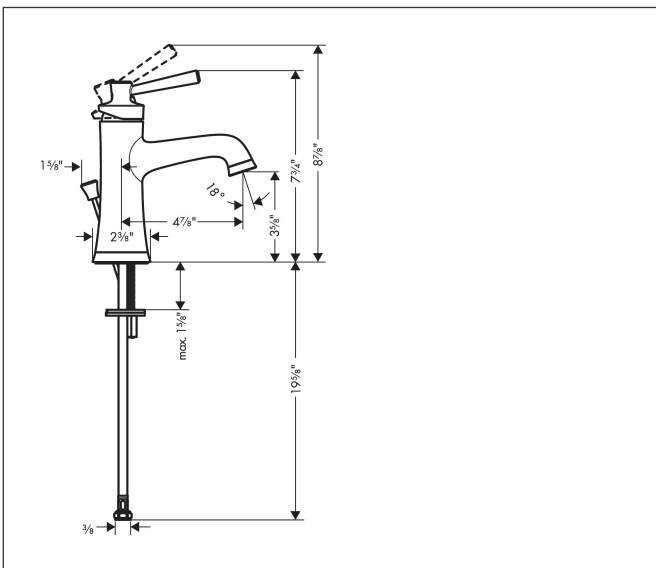

Brand hansgrohe
 Art. Name **Joleena** Single-Hole Faucet 100 with Pop-Up Drain, 1.2 GPM
 Art. Nr. 04771000
 Surface Chrome
 Pos. 1

Product Picture

Features

- Handle design: lever handle
- Spray pattern: aerated spray
- Maximum flow rate (at 3 bar): 4.5 l/min
- Ceramic cartridge
- Pop-up drain G 1

Drawing

Technology