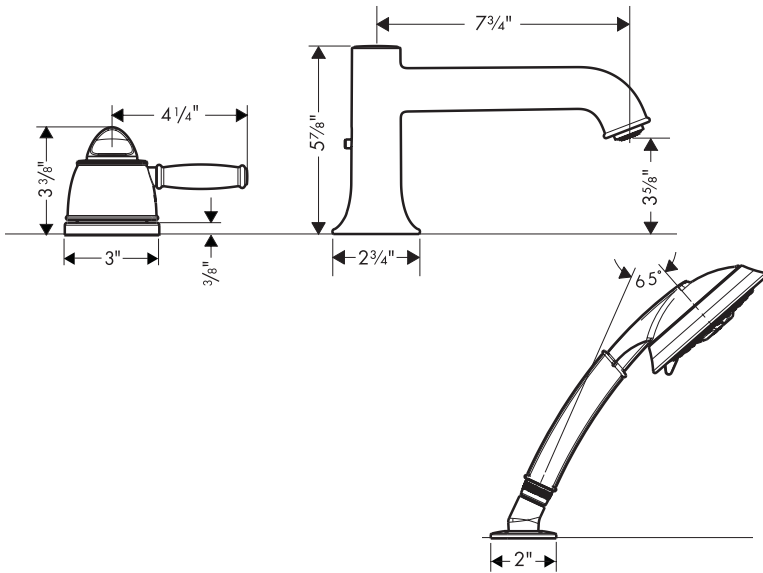

Required Accessories

Rough	04124181

The measurements shown are for reference only.

Products and specifications shown are subject to change without notice.

Specification sheet revised 7/2009

hansgrohe