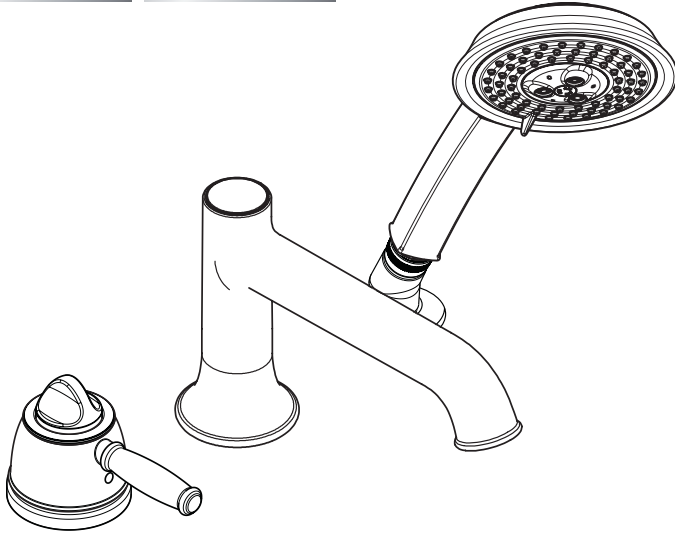

Talis C Trim, 3-Hole Thermostatic Tub Filler

04133XX0

AIR
POWER

QUICLEAN

Product Features

- Thermostatic temperature control and volume control
- Two-way diverter
- Tub spout
- Raindance C 100 AIR 3-jet handshower with Rain AIR, Balance AIR, and Whirl AIR spray modes
- Flow rate of handshower 2.5 gpm

Available Finishes

Chrome	04133000
Oil Rub Bronze	04133620
Brushed Nickel	04133820
Rubbed Bronze	04133920

Required Accessories

Rough	04124181
-------	----------

The measurements shown are for reference only.