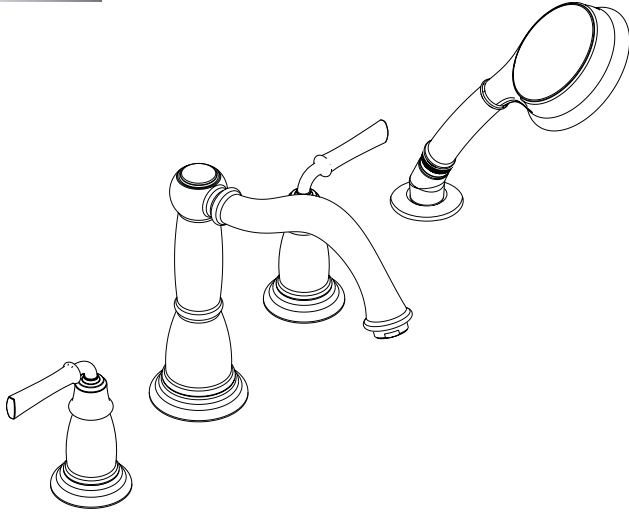

# Tango C Trim 4-Hole Roman Tub Set

04272XX0

**QUICK  
CLEAN**

## Product Features

- Lever handles
- Solid brass
- Deck mounted
- Handshower with three spray modes: full, massage, turbo
- Handshower flow rate 2.5 gpm max.
- Tub spout with diverter
- Protection against backflow provided by check valve