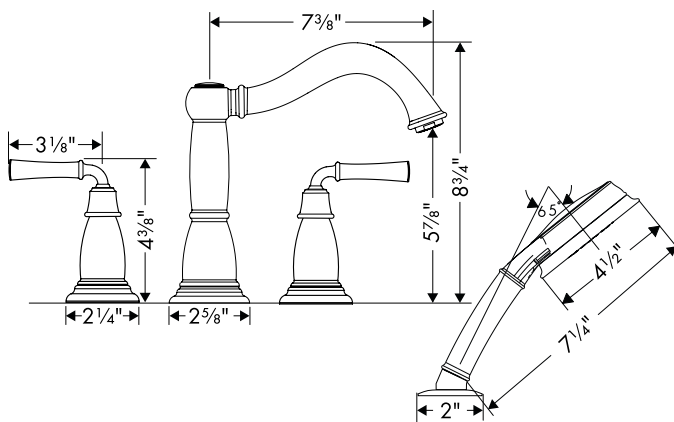

## Product Features

- Lever handles
- Solid brass
- Deck mounted
- Handshower with three spray modes: full, massage, turbo
- Handshower flow rate 2.5 gpm max.
- Tub spout with diverter
- Protection against backflow provided by check valve

## Required Accessories

Rough	06646000
-------	----------

The measurements shown are for reference only.

Products and specifications shown are subject to change without notice.

Specification sheet revised 5/2010