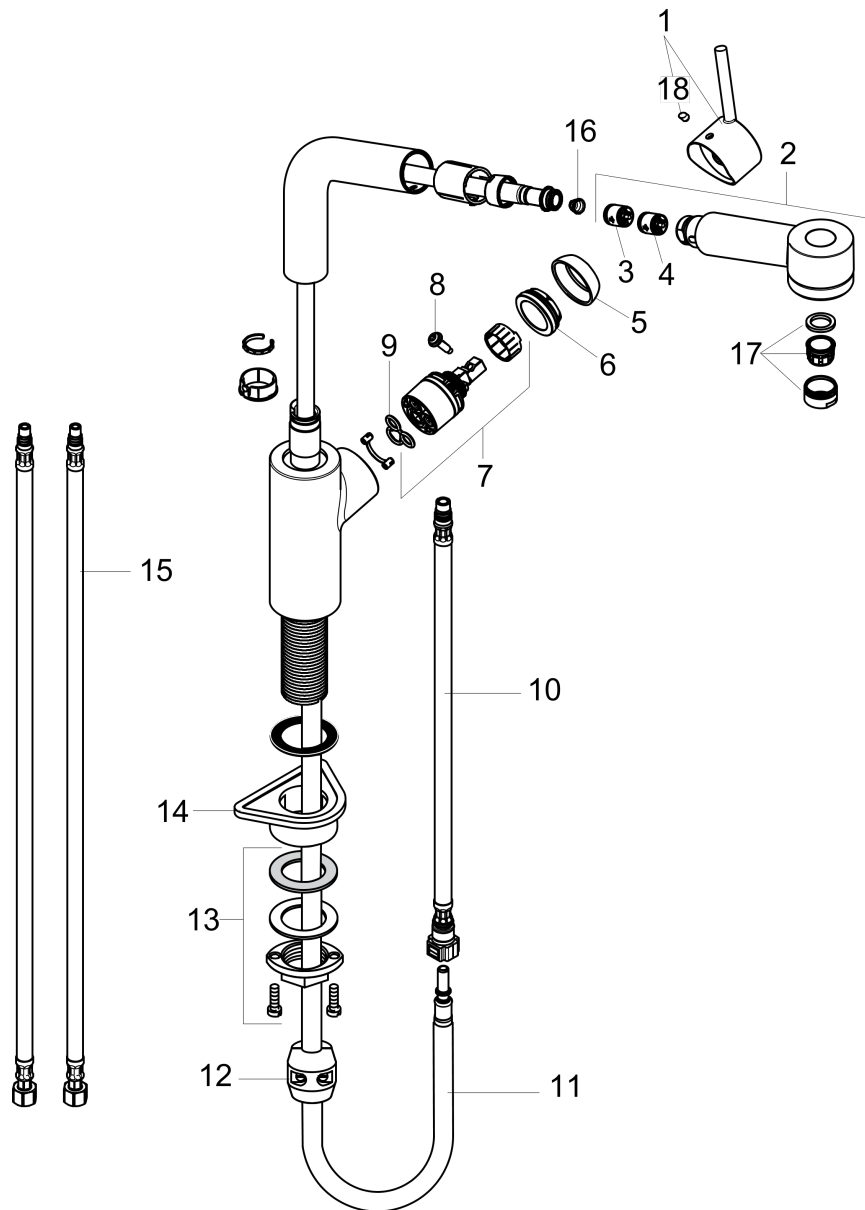

Talis S
Talis S 2-Spray SemiArc Kitchen Faucet, Pull-Out
 Finishes : **Chrome** Part no. : **04247000**

Description

Features

- Swivel range 150°
- Full and needle spray
- Locking spray diverter (reverts to default spray mode upon valve closing)
- Flow: 1.75 GPM
- Ceramic cartridge
- 3/8" compression

Item details

List Price \$ 504.00

Technology

Compliance

Product image

Scale drawing

Talis S
Talis S 2-Spray SemiArc Kitchen Faucet, Pull-Out
Finishes : **Chrome** Part no. : **04247000**

Exploded drawing

Year of production: >08/10

Talis S

Talis S 2-Spray SemiArc Kitchen Faucet, Pull-Out

Finishes : **Chrome** Part no. : **04247000**

Spare parts list

Year of production: >08/10

| Pos. | Description | Part no. | Price | PU |
|------|-----------------------------------|----------|-------|----|
| 1 | handle | 95560000 | - | 1 |
| 2 | handspray | 97999801 | - | 1 |
| 3 | set of non return valves DW 15 | 94074000 | - | 1 |
| 4 | non return valve | 95340000 | - | 1 |
| 5 | flange | 96468000 | - | 1 |
| 6 | nut | 97209000 | - | 1 |
| 7 | cartridge, assy | 92730000 | - | 1 |
| 8 | locking screw for handle | 95140000 | - | 1 |
| 9 | seal | 95008000 | - | 1 |
| 10 | connection hose 600 mm M10x1 | 95561000 | - | 1 |
| 11 | hose 1,50 m | 88624000 | - | 1 |
| 12 | weight | 98551000 | - | 1 |
| 13 | fixing set (Ø 34) | 95049000 | - | 1 |
| 14 | support | 97523000 | - | 1 |
| 15 | connection hose 35½" M8x0,75 3/8" | 96316001 | - | 1 |
| 16 | filter | 97735000 | - | 1 |
| 17 | aerator M24x1 (15 l/min) | 13913000 | - | 1 |
| 18 | screw cover | 96338000 | - | 1 |