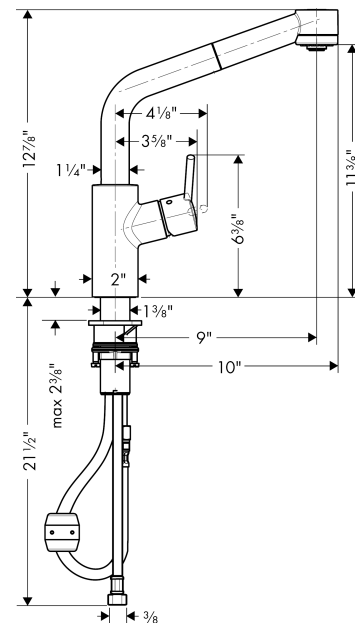

Talis S
Talis S 2-Spray SemiArc Kitchen Faucet, Pull-Out
 Finishes : **Chrome** Part no. : **04247000**

Description

Features

- Swivel range 150°
- Full and needle spray
- Locking spray diverter (reverts to default spray mode upon valve closing)
- Flow: 1.75 GPM
- Ceramic cartridge
- 3/8" compression

Item details

List Price \$ 504.00

Technology

Compliance

Product image

Scale drawing

Talis S
Talis S 2-Spray SemiArc Kitchen Faucet, Pull-Out
Finishes : **Chrome** Part no. : **04247000**

Exploded drawing

Year of production: >08/10

Talis S

Talis S 2-Spray SemiArc Kitchen Faucet, Pull-Out

Finishes : **Chrome** Part no. : **04247000**

Spare parts list

Year of production: >08/10

| Pos. | Description | Part no. | Price | PU |
|------|-----------------------------------|----------|-------|----|
| 1 | handle | 95560000 | - | 1 |
| 2 | handspray | 97999801 | - | 1 |
| 3 | set of non return valves DW 15 | 94074000 | - | 1 |
| 4 | non return valve | 95340000 | - | 1 |
| 5 | flange | 96468000 | - | 1 |
| 6 | nut | 97209000 | - | 1 |
| 7 | cartridge, assy | 92730000 | - | 1 |
| 8 | locking screw for handle | 95140000 | - | 1 |
| 9 | seal | 95008000 | - | 1 |
| 10 | connection hose 600 mm M10x1 | 95561000 | - | 1 |
| 11 | hose 1,50 m | 88624000 | - | 1 |
| 12 | weight | 98551000 | - | 1 |
| 13 | fixing set (Ø 34) | 95049000 | - | 1 |
| 14 | support | 97523000 | - | 1 |
| 15 | connection hose 35½" M8x0,75 3/8" | 96316001 | - | 1 |
| 16 | filter | 97735000 | - | 1 |
| 17 | aerator M24x1 (15 l/min) | 13913000 | - | 1 |
| 18 | screw cover | 96338000 | - | 1 |