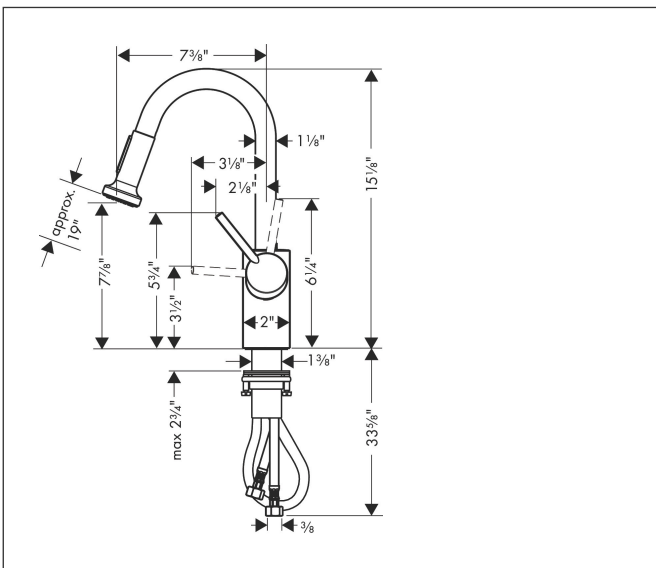

Brand hansgrohe
 Art. Name **Talis S²** Prep Kitchen Faucet, 2-Spray Pull-Down, 1.75 GPM
 Art. Nr. 04286000
 Surface Chrome
 Pos. 1

Product Picture

Drawing

Features

- Swivel range 150°
- Aerated spray, shower spray
- Non-lockable shower spray
- MagFit magnetic shower holder
- Deck-mounted
- Maximum flow rate (at 3 bar): 6.6 l/min
- Ceramic cartridge
- G 3/8 hose connections
- Integrated non-return valve
- Extension length up to 50 cm
- Single handle kitchen faucet, connection hoses, fixation set, service key, installation manual