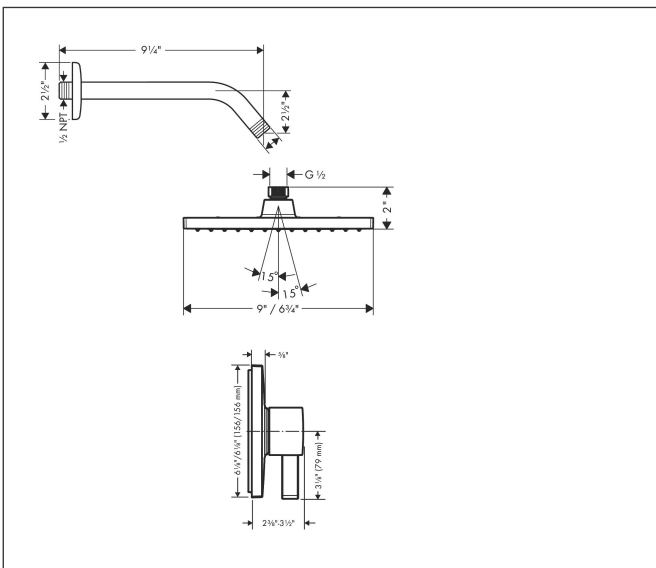

Brand hansgrohe
 Art. Name **Vernis Shape** Pressure Balance Shower Set, 2.5 GPM
 Art. Nr. 04958000
 Surface Chrome
 Pos. 1

Product Picture

Features

- Consists of: overhead shower, showerarm, single handle shower mixer
- Spray pattern: Rain
- Ball-joint: angle-adjustable showerhead
- Maximum flow rate (at 3 bar): 9 l/min
- Use of outlets: Temperature and volume control for 1 outlet

Drawing

Technology

Spray Types