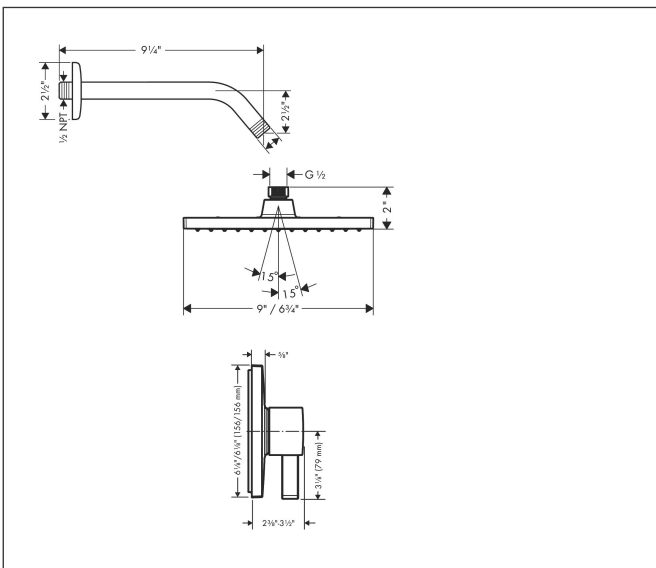

Brand hansgrohe
 Art. Name **Vernis Shape** Pressure Balance Shower Set, 1.75 GPM
 Art. Nr. 04959000
 Surface Chrome
 Pos. 1

Product Picture

Features

- Consists of: overhead shower, showerarm, single handle shower mixer
- Spray pattern: Rain
- Ball-joint: angle-adjustable showerhead
- Maximum flow rate (at 3 bar): 6.7 l/min
- Use of outlets: Temperature and volume control for 1 outlet

Drawing

Technology

Spray Types