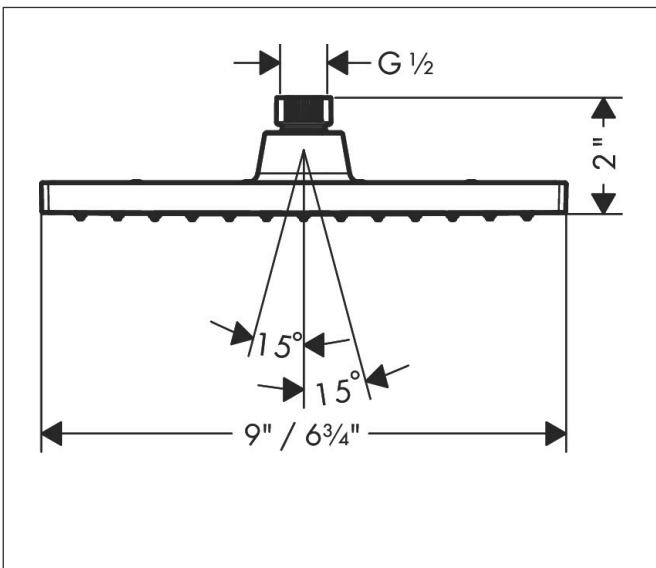

Drawing

Technology

Spray Types