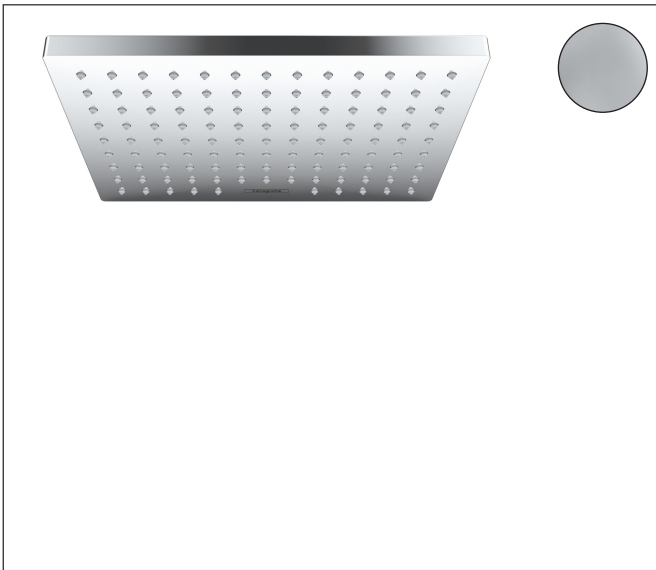

Brand hansgrohe  
 Art. Name **Vernis Shape** Showerhead 230 1-Jet 1.75 GPM  
 Art. Nr. 26283001  
 Surface Chrome  
 Pos. 1

## Product Picture

## Features

- Showerhead size: 230 x 170 mm
- Spray pattern: Rain
- Maximum flow rate (at 3 bar): 6.6 l/min
- 114 no-clog spray nozzles