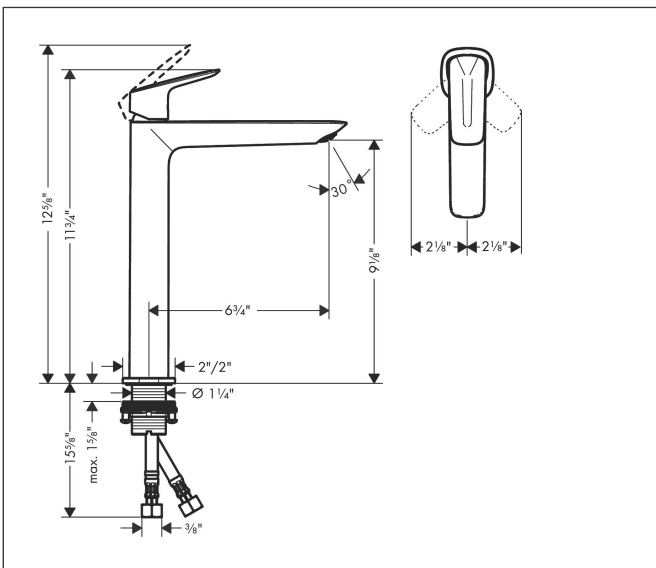

Brand hansgrohe
Art. Name **Logis** Single-Hole Faucet 240, 1.2 GPM
Art. Nr. 71258001
Surface Chrome
Pos. 1

Product Picture

Features

- Handle design: lever handle
- Spray pattern: aerated spray
- Maximum flow rate (at 3 bar): 4.5 l/min
- Ceramic cartridge

Drawing

Technology