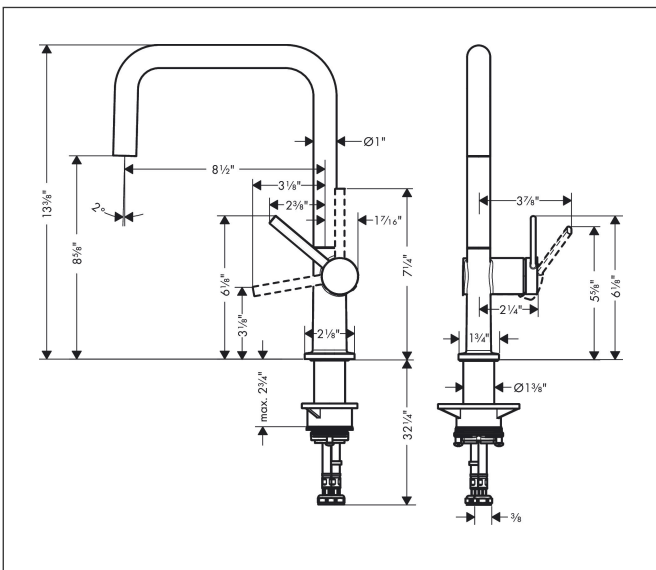

## Product Picture

## Drawing

## Features

- Swivel range adjustable in 4 steps 60°, 110°, 150° or 360°
- Aerated spray
- Deck-mounted
- Maximum flow rate (at 3 bar): 5.7 l/min
- Ceramic cartridge
- G 3/8 hose connections
- Tap hole with Ø 35 mm required
- Single handle kitchen faucet, connection hoses, installation manual, fixation set