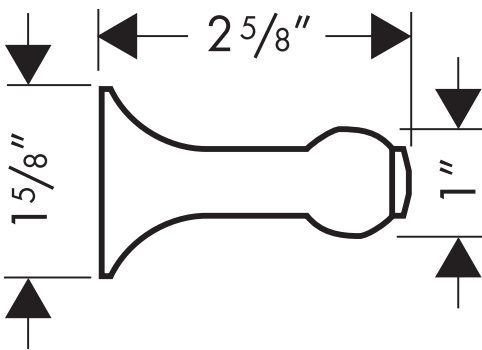

Product Features

- Solid brass

Available Finishes

Chrome

41383000

Brushed Nickel

41383820

The measurements shown are for reference only.

Products and specifications shown are subject to change without notice.

Specification sheet revised 4/2008