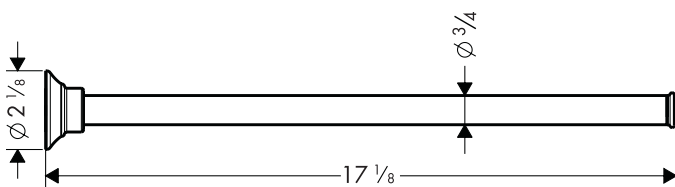

Product Features

- Solid brass

Available Finishes

Chrome	42020000
Brushed Nickel	42020820
Polished Nickel	42020830

The measurements shown are for reference only.

Products and specifications shown are subject to change without notice.

Specification sheet revised 3/2008