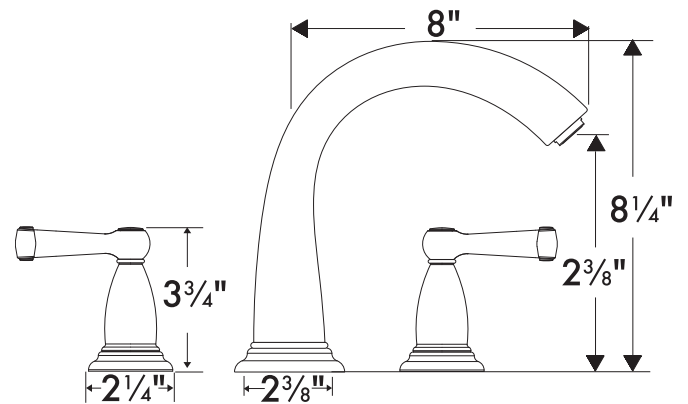

Trim, Swing™ 3-Hole Tub Filler 06121XX0

Available in Chrome (00), Oil Rub Bronze (62), Brushed Nickel (82), Polished Nickel (83)

Product Specification

Scroll handles
ADA compliant
Solid brass
Includes handles and spout
Requires rough valve 06607000