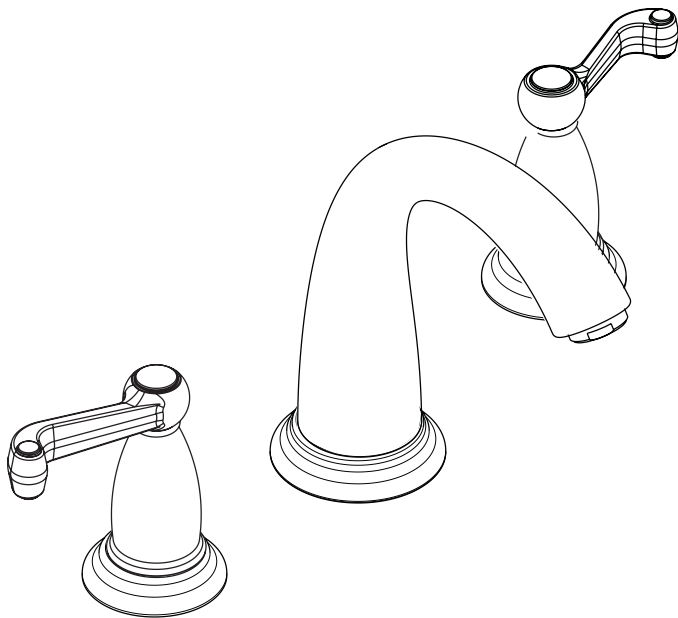

Trim, Swing™ 3-Hole Tub Filler 06121XX0

Available in Chrome (00), Oil Rub Bronze (62), Brushed Nickel (82), Polished Nickel (83)

Product Specification

Scroll handles
ADA compliant
Solid brass
Includes handles and spout
Requires rough valve 06607000

hansgrohe