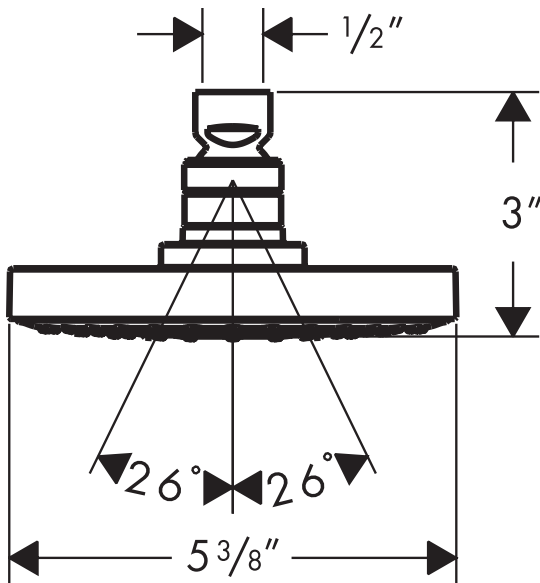

Available Finishes

Chrome

27486001

Brushed Nickel

27486821

The measurements shown are for reference only.

Products and specifications shown are subject to change without notice.

Specification sheet revised 1/2008

hansgrohe