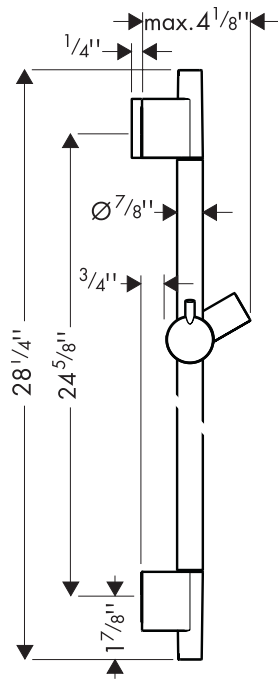

Specification sheet revised 8/2010

hansgrohe

Product Features

- 1/2" male inlet
- Includes escutcheon
- Not for use with oversized or square showerheads

Available Finishes

Chrome	27411003
Oil Rubbed Bronze	27411623
Brushed Nickel	27411823
Polished Nickel	27411833
Rubbed Bronze	27411923
Polished Brass	27411933

Products and specifications shown are subject to change without notice.

Specification sheet revised 1/2008

hansgrohe

Product Features

- Handshower holder moves up and down, angle adjustable
- Knob with finger grip for easy slide adjustment

Specification sheet revised 1/2008

Product data sheet

Wall Outlet with Check Valve

Description

- 1/2" NPT female inlet
- Internal check valves
- Fits all 1/2" hoses

Finish	Model no.	List Price
chrome	27458003	70.00 USD
oil rubbed bronze	27458623	101.00 USD
brushed nickel	27458823	101.00 USD
polished nickel	27458833	92.00 USD
polished brass	27458933	92.00 USD