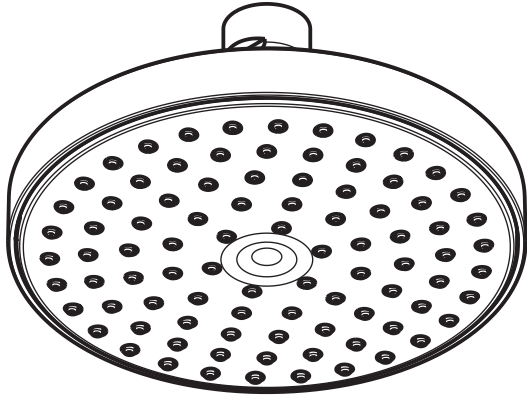

Specification sheet revised 8/2010

hansgrohe

Product Features

- 1/2" male inlet
- Includes escutcheon
- Not for use with oversized or square showerheads

Available Finishes

Chrome	27411003
Oil Rubbed Bronze	27411623
Brushed Nickel	27411823
Polished Nickel	27411833
Rubbed Bronze	27411923
Polished Brass	27411933

Specification sheet revised 1/2009

Raindance S 150 AIR 1-Jet Showerhead

27486XX1

Product Features

- Oversized spray face
- AIR injection technology
- Refreshing full spray
- 96 no-clog spray channels
- Rubit™ self cleaning system
- 2.5 gpm max.