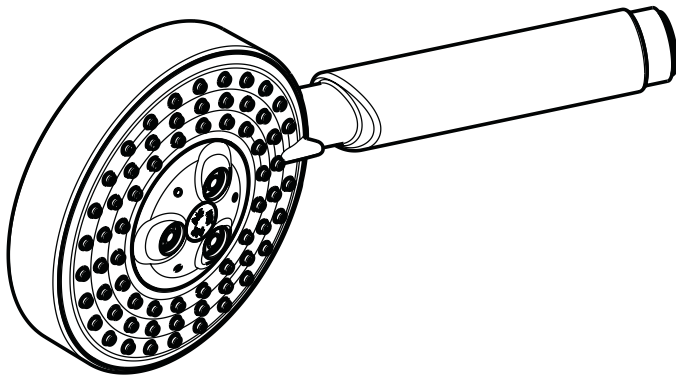

The measurements shown are for reference only.

Products and specifications shown are subject to change without notice.

Specification sheet revised 1/2008

hansgrohe

Raindance S 100 AIR 3-Jet Handshower

28504XX1