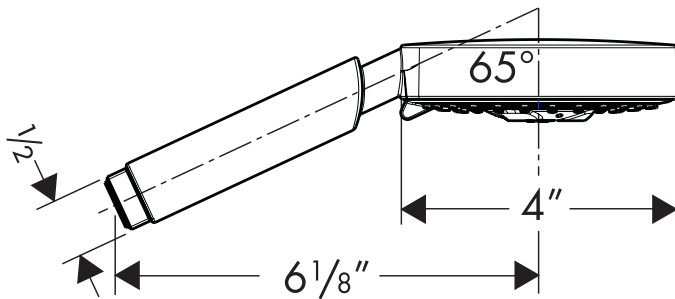

Available Finishes

Chrome	28504001
Brushed Nickel	28504821
Polished Nickel	28504831
Polished Brass	28504931

The measurements shown are for reference only.

Products and specifications shown are subject to change without notice.

Specification sheet revised 1/2008

hansgrohe