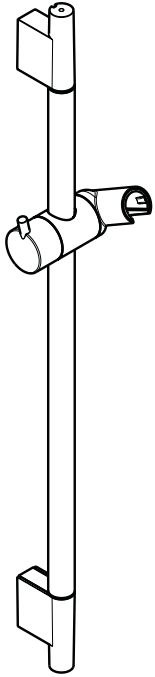

Specification sheet revised 8/2010

hansgrohe

Product Features

- 1/2" male inlet
- Includes escutcheon
- Not for use with oversized or square showerheads

Available Finishes

Chrome	27411003
Oil Rubbed Bronze	27411623
Brushed Nickel	27411823
Polished Nickel	27411833
Rubbed Bronze	27411923
Polished Brass	27411933

Optional Accessories

C Escutcheon for standard showerarm	04068XX0
-------------------------------------	----------

The measurements shown are for reference only.

Products and specifications shown are subject to change without notice.

The measurements shown are for reference only.

Products and specifications shown are subject to change without notice.

Specification sheet revised 1/2008

hansgrohe

Raindance S 100 AIR 3-Jet Handshower

28504XX1

Products and specifications shown are subject to change without notice.

Specification sheet revised 1/2008

hansgrohe

Product Features

- Handshower holder moves up and down, angle adjustable
- Knob with finger grip for easy slide adjustment