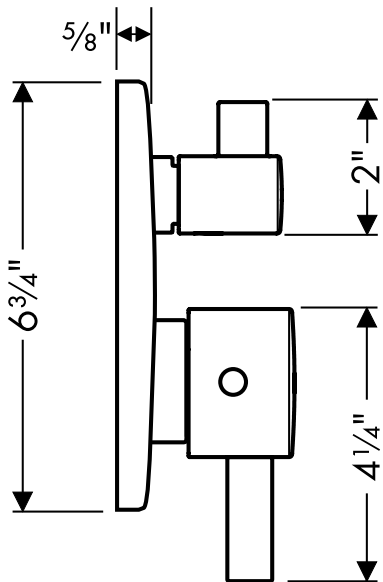

S Trim, Thermostat with Volume Control and Diverter

04231XX0

Product Features

- Thermostatic temperature control
- Volume control and diverter for two outlets
- 100° F safety stop
- Flow rate 8 gpm @ 44 psi

Specification sheet revised 8/2010

hansgrohe

Product Features

- 1/2" male inlet
- Includes escutcheon
- Not for use with oversized or square showerheads

Available Finishes

Chrome	27411003
Oil Rubbed Bronze	27411623
Brushed Nickel	27411823
Polished Nickel	27411833
Rubbed Bronze	27411923
Polished Brass	27411933