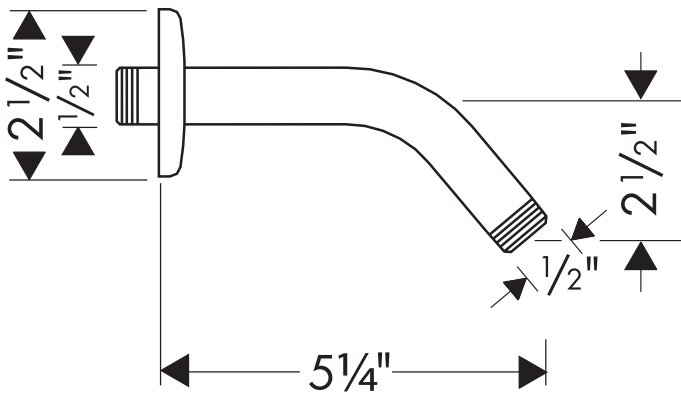

Specification sheet revised 8/2010

hansgrohe

Product Features

- 1/2" male inlet
- Includes escutcheon
- Not for use with oversized or square showerheads

Available Finishes

Chrome	27411003
Oil Rubbed Bronze	27411623
Brushed Nickel	27411823
Polished Nickel	27411833
Rubbed Bronze	27411923
Polished Brass	27411933