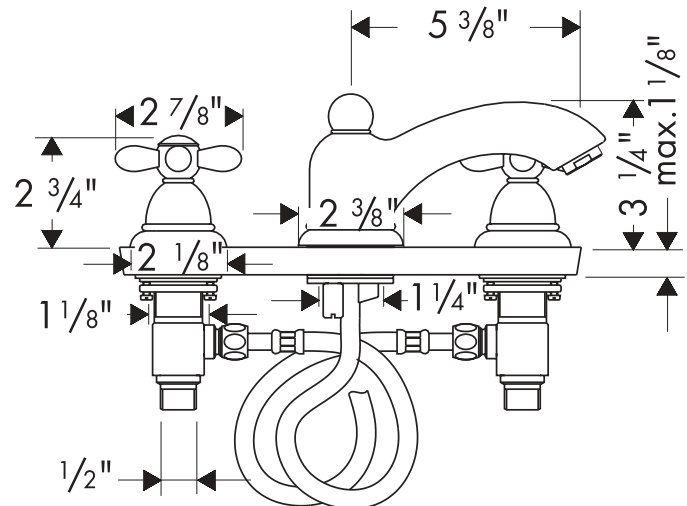

# Carlton Widespread Lavatory Set 17133XX1 Cross Handles

Available in Chrome (00), Chrome/Gold (09), Oil Rub Bronze (62), Brushed Nickel (82), Polished Nickel (83), Polished Brass (93)

## Product Specification

Hole Size in mounting surface	Valve	1-1/4"
	Spout	1-1/2"
Maximum mounting surface depth		1 1/8"
Flow Rate		2.2 GPM
Maximum Operating Pressure		145 PSI
Recommended Operating Pressure		22 - 72.5 PSI
Recommended Hot Water Temp		120° - 140° F*
Ceramic valve cartridges		