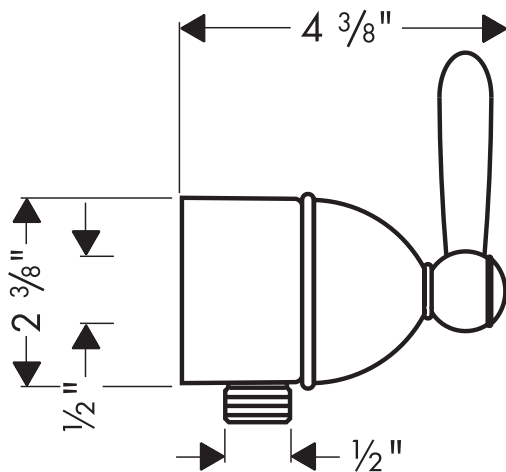

Product Features

- Lever handle
- Integrated shutoff and volume control for handshower
- Fits all 1/2" handshower hoses
- 1/2" NPT female inlet
- Protection against backflow provided by check valve

Available Finishes

Chrome	17882001
Oil Rubbed Bronze	17882621
Brushed Nickel	17882821
Polished Nickel	17882831

Installation Notes

- Requires 1/2" NPT male nipple, extending 7/16" outside the surface of the finished wall

The measurements shown are for reference only.