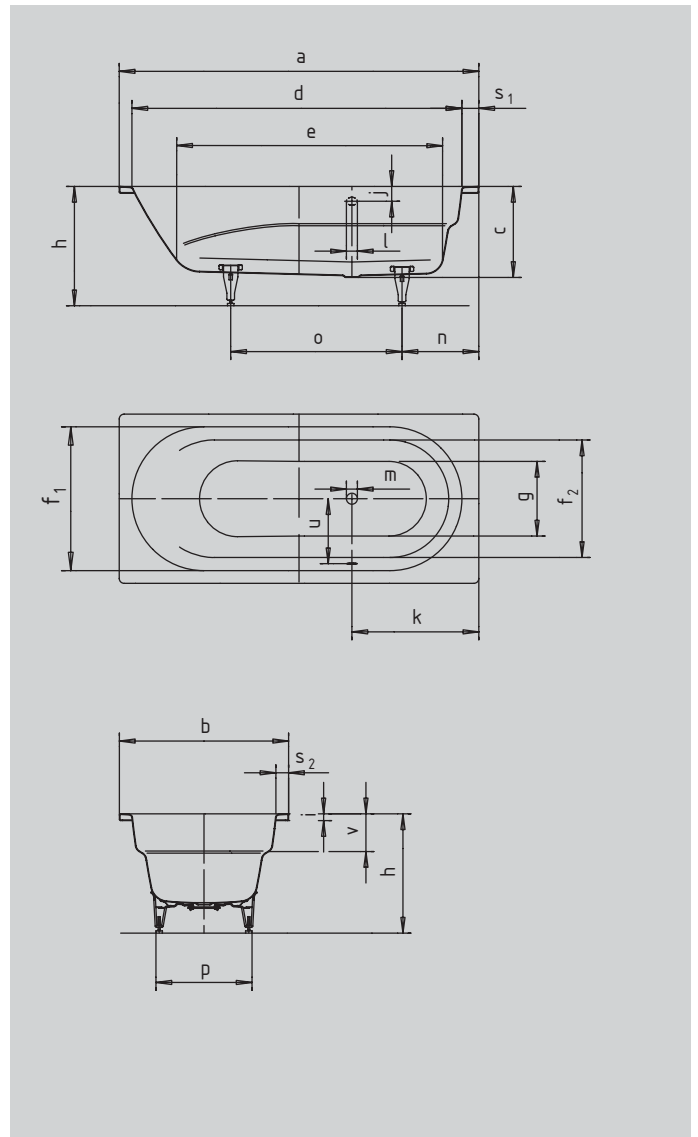

VAIO

- one-seater bathtub with side overflow and integrated arm rests
- classic four-cornered model
- made of Kaldewei steel enamel 3.5 mm

		inch	mm
Model No.		960	960
External length	a	66.93	1700
External width	b	31.50	800
Depth	c	16.93	430
Internal length (top)	d	61.42	1560
Internal length (bottom)	e	49.41	1255
Internal width (top)	f ₁ ; f ₂	26.77; 21.85	680; 555
Internal width (bottom)	g	13.78	496
Height with feet	h	21.85-23.23	555-590
Height of rim	i	1.26	32
Distance top edge to centre of overflow hole	j	2.76	70
Distance tub edge to centre of drain hole	k	23.62	600
Diameter of overflow hole	l	2.05	52
Diameter of drain hole	m	2.05	52
Distance foot end of tub edge to centre of foot	n	17.44	443
Distance between the feet	o	26.38	670
Max. width of feet	p	17.52	980
Width of rim (foot end; lengthwise)	s ₁ ; s ₂	3.15; 2.36	80; 60
Distance between centre holes	u	13.07	332
Armrest depth	v	7.09	180
Water volume** in gallons		38.30	
Weight of the enamelled bath tub in lbs		110.23	

Subject to technical alterations and tolerances.
 ** 18.49 gallons displacement on average.

KALDEWEI