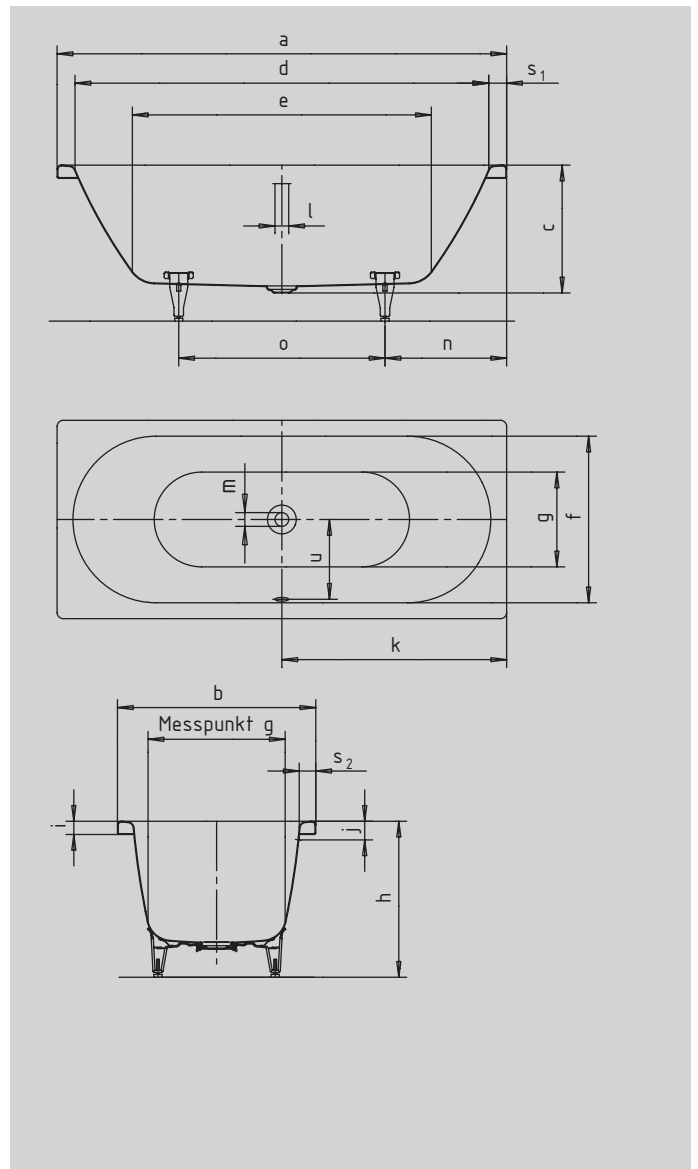

# CENTRO DUO

- puristic simplicity and unpretentious elegance are what distinguish these bathtubs
- bathing with a friend: two identical back rests and centrally positioned outlet
- classic four-cornered model
- made of Kaldewei steel enamel 3.5 mm

		inch	mm	inch	mm
<b>Model No.</b>		<b>132</b>	<b>132</b>	<b>133</b>	<b>133</b>
External length	a	66.93	1700	70.87	1800
External width	b	29.53	750	31.50	800
Depth	c	19.09	485	19.09	485
Internal length (top)	d	62.20	1580	66.14	1680
<b>Internal length (bottom)</b>	<b>e</b>	<b>44.49</b>	<b>1130</b>	<b>48.43</b>	<b>1230</b>
Internal width (top)	f	24.80	630	26.77	680
Internal width (bottom)	g	20.08	510	22.05	560
Height with feet	h	23.82-25.20	605-640	23.43-24.80	595-630
Height of rim	i	1.97	50	1.97	50
Distance top edge to centre of overflow hole	j	2.76	70	2.76	70
Distance tub edge to centre of drain hole	k	33.46	850	35.43	900
Diameter of overflow hole	l	2.05	52	2.05	52
Diameter of drain hole	m	2.05	52	2.05	52
Distance foot end of tub edge to centre of foot	n	22.05	560	23.62	600
Distance between the feet	o	22.83	580	23.62	600
Max. width of feet	p	18.31	465	21.26	540
Width of rim (foot end; lengthwise)	s <sub>1</sub> ; s <sub>2</sub>	2.36; 2.36	60; 60	2.36; 2.36	60; 60
Distance between centre holes	u	12.09	307	13.07	332
Water volume** in gallons		41.2		51.5	
Weight of the enamelled bath tub in lbs		116.85		127.87	