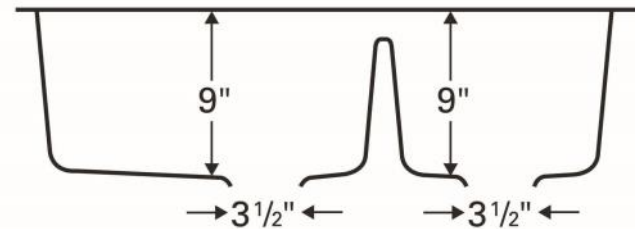

Sinks are listed with IAPMO and meet the requirements of the Uniform Plumbing Code, International Plumbing Code and the National Plumbing Code of Canada.

Series:	Quartz QU Series
Material:	80% quartz / 20% acrylic resin
Installation Type:	Undermount
Configuration:	Large/small bowl
Overall dimensions:	32" x 19-1/2"
Left bowl dimensions:	17-1/4" x 16-3/4" x 9"
Right bowl dimensions:	11-3/8" x 16-3/4" x 9"
Drain size:	3-1/2"
Min. cabinet size:	36"
Template / clips included:	Yes
Accessories included:	Stainless steel basket strainers, stainless steel bottom grids, Luster Pro cleaning oil
Finishes / Colors:	Bisque, Concrete, White, Black, Grey, Brown