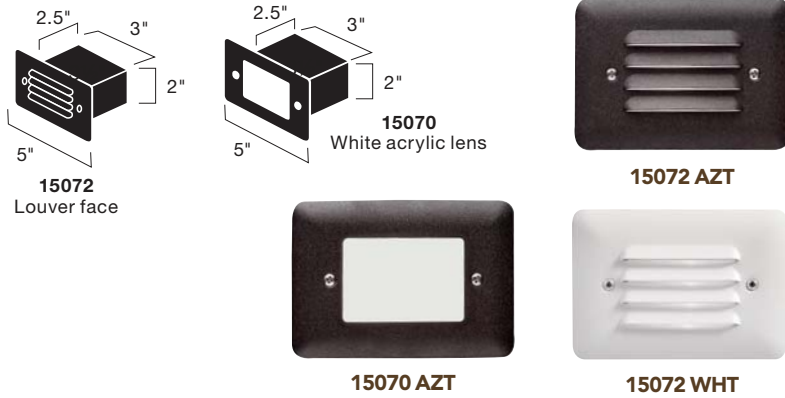

MINI STEP LIGHT

LOUVERED & BRICK LIGHT GLASS LENS

15070 AZT/15072 AZT, WHT

15073 AZT/15074 AZT

Ordering Guide & Finish	15070 AZT 15072 AZT, WHT		15073 AZT 15074 AZT																
Housing	Aluminum or copper faceplate with white reflector. Zinc plated steel housing. White acrylic diffuser on 15070 only.		Cast Aluminum with a fully sealed heat-resistant glass lens																
Lamp Base	12V T5 wedge base socket		(2) 12V T3 bi-pin, high temperature porcelain sockets																
Supplied Lamp	11.6-W(VA) 912X (17023) 6.5-W(VA) 918X MAX supplied on copper Xenon light source Power usage at 12V AC input VA MAX: 11.6-W(VA)		10-W(VA) Q10T3 (17011) Halogen (2) Halogen light source Power usage at 12V AC input VA MAX: 10-W(VA) VA MAX: 11.6-W(VA)																
Incandescent Lamp Options	6.5-W(VA) 918X (17022) 4-W(VA) 901X (17021)		N/A																
LED Lamp Options	2W (18039-18041) see page 137. Compares up to 16W Xenon. Light distribution may be affected by location of sockets.	2W (18120-18121) see page 138. Compares up to 16W Xenon.	2W (18042-18044) see page 138. Compares up to 20W Halogen. Light distribution may be affected by location of sockets.	2W (18124-18125) see page 138. Compares up to 20W Halogen.															
Wiring	Wire connection must be made inside fixture housing. 90° supply wire required.		Wire connection must be made inside fixture housing. 75° supply wire required.																
Mounting Access. (Included)	Mounting hardware and junction box		Stainless steel mounting bracket																
LED Option	15782 and 15780 – on page 57		15774 and 15773 – on page 57																
Notes	For recessed installation. For outdoor use only. Available with louvered or white acrylic faceplate.		For outdoor use only. Masonry or concrete use only.																
Photometric with Supplied Lamp	15070 Mounting Height	0.5'	1'	1.5'	2'	2.5'	3'	3.5'	15073 Mounting Height	0.5'	1'	1.5'	2'	2.5'	3'	3.5'	4'	4.5'	5'
	6"	2.1	.5	.1	-	-	-	-	12'	.3	1.1	.8	.5	.1	.02	-	-	-	-
	12"	1.2	.98	.5	.2	.1	.02	-	24'	-	-	.1	.2	.2	.2	1	.03	.02	-
									36'	-	-	-	.01	.01	.03	.06	.03	.01	
	15072 Mounting Height	0.5'	1'	1.5'	2'	2.5'	3'	3.5'	15074 Mounting Height	0.5'	1'	1.5'	2'	2.5'	3'	3.5'	4'	4.5'	5'
	6"	2.6	.3	.09	-	-	-	-	12'	-	-	-	-	.01	.04	.04	-	-	-
	12"	1.6	1.2	.54	.08	.1	.04	-	24'	-	-	.06	.1	.09	.04	.04	-	-	-
									36'	.02	.04	.04	.04	.04	.04	.01	-	-	-