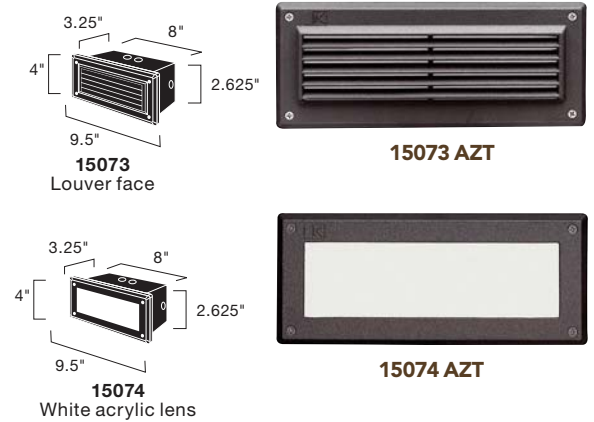

MINI STEP LIGHT

LOUVERED & BRICK LIGHT GLASS LENS

15070 AZT/15072 AZT, WHT

15073 AZT/15074 AZT

Ordering Guide & Finish	15070 AZT 15072 AZT, WHT		15073 AZT 15074 AZT																
Housing	Aluminum or copper faceplate with white reflector. Zinc plated steel housing. White acrylic diffuser on 15070 only.		Cast Aluminum with a fully sealed heat-resistant glass lens																
Lamp Base	12V T5 wedge base socket		(2) 12V T3 bi-pin, high temperature porcelain sockets																
Supplied Lamp	11.6-W(VA) 912X (17023) 6.5-W(VA) 918X MAX supplied on copper Xenon light source Power usage at 12V AC input VA MAX: 11.6-W(VA)		10-W(VA) Q10T3 (17011) Halogen (2) Halogen light source Power usage at 12V AC input VA MAX: 10-W(VA) VA MAX: 11.6-W(VA)																
Incandescent Lamp Options	6.5-W(VA) 918X (17022) 4-W(VA) 901X (17021)		N/A																
LED Lamp Options	2W (18039-18041) see page 137. Compares up to 16W Xenon. Light distribution may be affected by location of sockets.	2W (18120-18121) see page 138. Compares up to 16W Xenon.	2W (18042-18044) see page 138. Compares up to 20W Halogen. Light distribution may be affected by location of sockets.	2W (18124-18125) see page 138. Compares up to 20W Halogen.															
Wiring	Wire connection must be made inside fixture housing. 90° supply wire required.		Wire connection must be made inside fixture housing. 75° supply wire required.																
Mounting Access. (Included)	Mounting hardware and junction box		Stainless steel mounting bracket																
LED Option	15782 and 15780 – on page 57		15774 and 15773 – on page 57																
Notes	For recessed installation. For outdoor use only. Available with louvered or white acrylic faceplate.		For outdoor use only. Masonry or concrete use only.																
Photometric with Supplied Lamp	15070 Mounting Height	0.5'	1'	1.5'	2'	2.5'	3'	3.5'	15073 Mounting Height	0.5'	1'	1.5'	2'	2.5'	3'	3.5'	4'	4.5'	5'
	6"	2.1	.5	.1	-	-	-	-	12'	.3	1.1	.8	.5	.1	.02	-	-	-	-
	12"	1.2	.98	.5	.2	.1	.02	-	24'	-	-	.1	.2	.2	.2	1	.03	.02	-
									36'	-	-	-	.01	.01	.03	.06	.03	.01	
	15072 Mounting Height	0.5'	1'	1.5'	2'	2.5'	3'	3.5'	15074 Mounting Height	0.5'	1'	1.5'	2'	2.5'	3'	3.5'	4'	4.5'	5'
	6"	2.6	.3	.09	-	-	-	-	12'	-	-	-	-	.01	.04	.04	-	-	-
	12"	1.6	1.2	.54	.08	.1	.04	-	24'	-	-	.06	.1	.09	.04	.04	-	-	-
									36'	.02	.04	.04	.04	.04	.04	.01	-	-	-