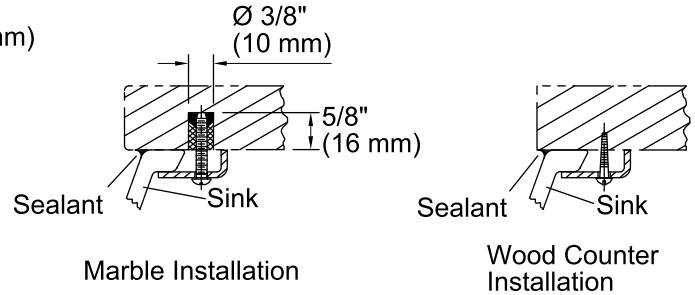

Features

- Vitreous china.
- Under-mount.
- Oval basin.
- No faucet holes; requires wall- or counter-mount faucet.
- Coordinates with other products in the Devonshire collection.
- 16-7/8" (430 mm) x 13-11/16" (348 mm)

Recommended Accessories

K-9018 P-Trap

Components

Additional included component/s: Basin clamp assembly.

ADA

Codes/Standards

ASME A112.19.2/CSA B45.1
ADA
ICC/ANSI A117.1

KOHLER® One-Year Limited Warranty

Technical Information

All product dimensions are nominal.

Bowl configuration: Single

Installation: Under-mount

Bowl area (Only) Length: 16-7/8" (429 mm)
Width: 13-11/16" (348 mm)
Water depth: 4-3/16" (106 mm)