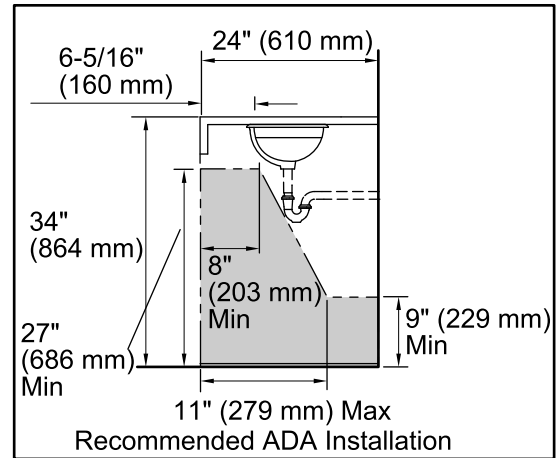

Features

- Vitreous china.
- Under-mount.
- Oval basin.
- No faucet holes; requires wall- or counter-mount faucet.
- Coordinates with other products in the Devonshire collection.
- 16-7/8" (430 mm) x 13-11/16" (348 mm)

Recommended Accessories

K-9018 P-Trap

Components

Additional included component/s: Basin clamp assembly.

ADA

Codes/Standards

ASME A112.19.2/CSA B45.1
ADA
ICC/ANSI A117.1

KOHLER® One-Year Limited Warranty

Technical Information

All product dimensions are nominal.

Bowl configuration: Single

Installation: Under-mount

Bowl area (Only) Length: 16-7/8" (429 mm)
Width: 13-11/16" (348 mm)
Water depth: 4-3/16" (106 mm)