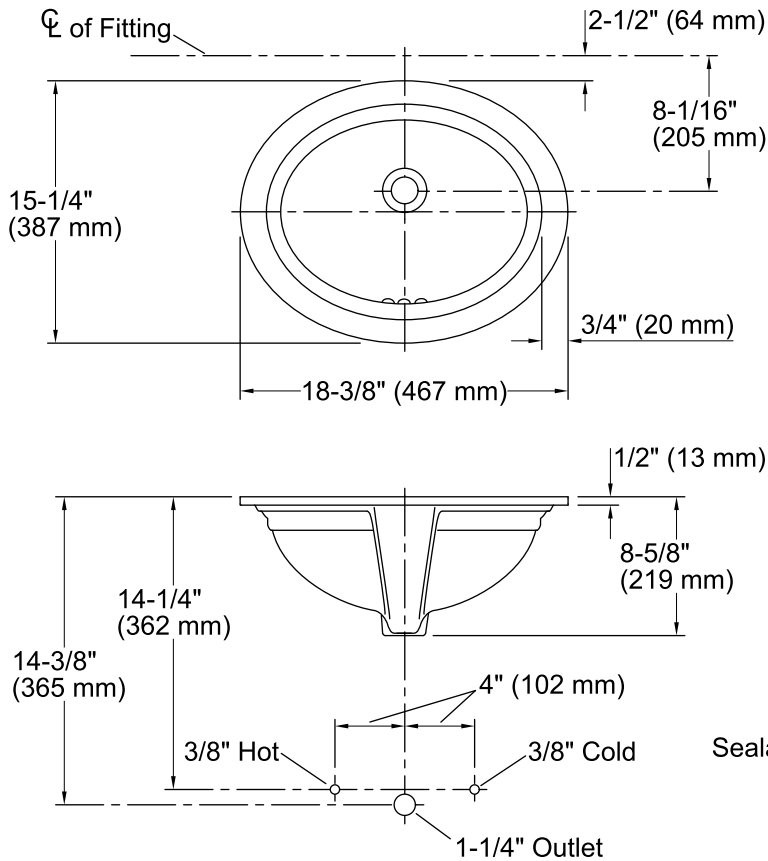

Features

- Vitreous china.
- Under-mount.
- Oval basin.
- No faucet holes; requires wall- or counter-mount faucet.
- Coordinates with other products in the Devonshire collection.
- 16-7/8" (430 mm) x 13-11/16" (348 mm)

Recommended Accessories

K-9018 P-Trap

Components

Additional included component/s: Basin clamp assembly.

ADA

Codes/Standards

ASME A112.19.2/CSA B45.1
ADA
ICC/ANSI A117.1

KOHLER® One-Year Limited Warranty

Technical Information

All product dimensions are nominal.

Bowl configuration: Single

Installation: Under-mount

Bowl area (Only) Length: 16-7/8" (429 mm)
Width: 13-11/16" (348 mm)
Water depth: 4-3/16" (106 mm)

Drain hole: 1-3/4" (44 mm)

Template: Under-mount, 1035965-7, required, not included

Notes

Install this product according to the installation guide.

NOTICE: Countertop manufacturer or cutter must use the current product template available at www.kohler.com, or by calling 1-800-4KOHLER. Kohler Co. is not responsible for cutout errors when the incorrect cutout template is used.