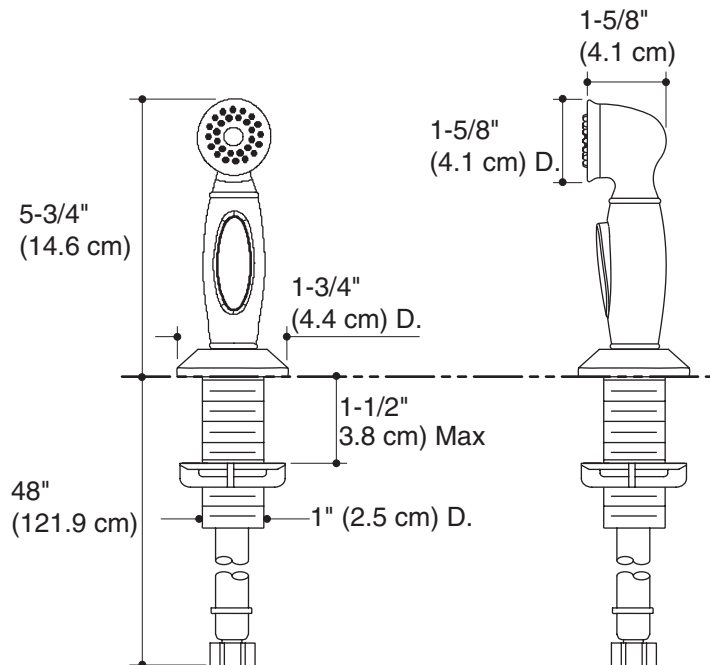

ACCENT™

Installation Notes

Install this product according to the installation guide.

Product Diagram