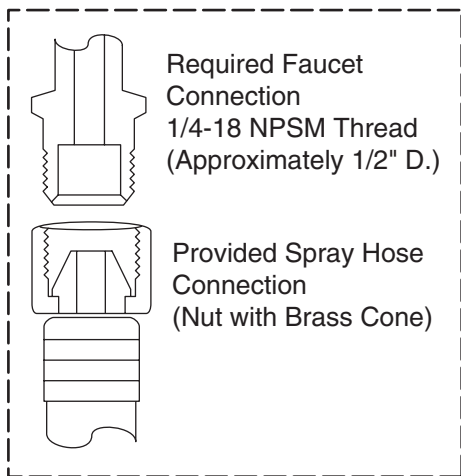

ACCENT™

Installation Notes

Install this product according to the installation guide.

Product Diagram