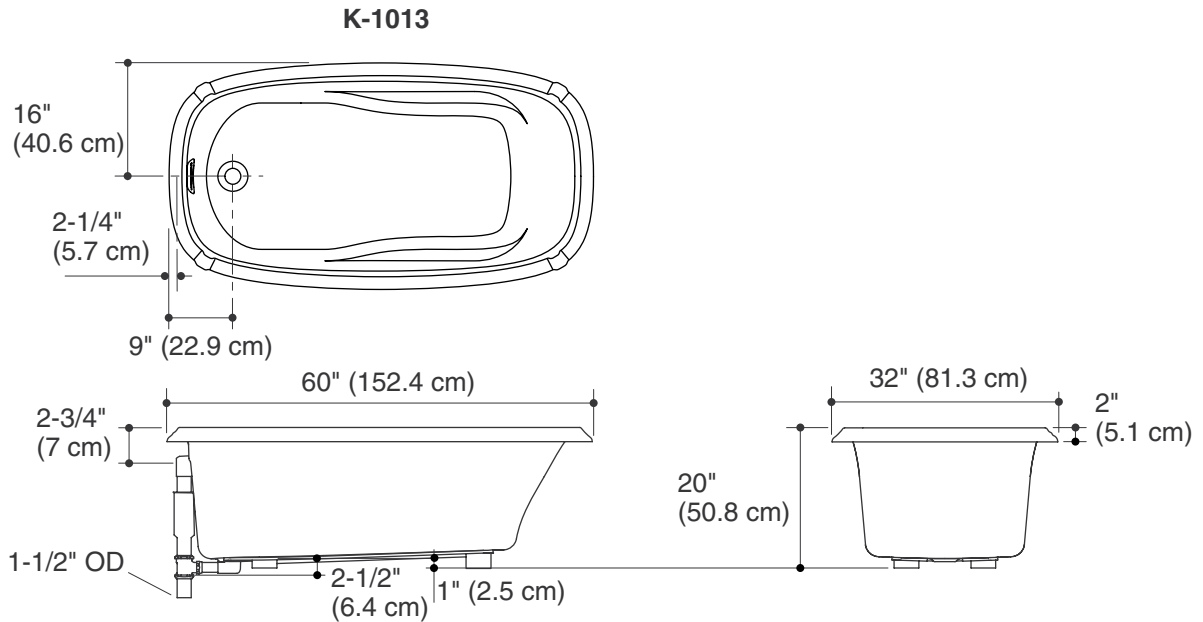

PORTRAIT™ 5'

Technical Information

Fixture:*	basin area	top area	weight
Bathing well	42" (106.7 cm) x 20" (50.8 cm)	51" (129.5 cm) x 24" (61 cm)	70 lbs. (32 kg)
	water depth	capacity	
To overflow	14" (35.6 cm)	60 gal. (227.1 L)	

* Approximate measurements for comparison only.

No change in measurements if connected with drain illustrated. (K-7161-AF or K-7161M-AF)	
Included Components:	
Cut-out template	1022451-7

Installation Notes

Install this product according to the installation guide. Unless otherwise specified, floor support under bath must provide for a minimum of 45 lbs./square foot (221 Kg./square meter) loading.

Product Diagram