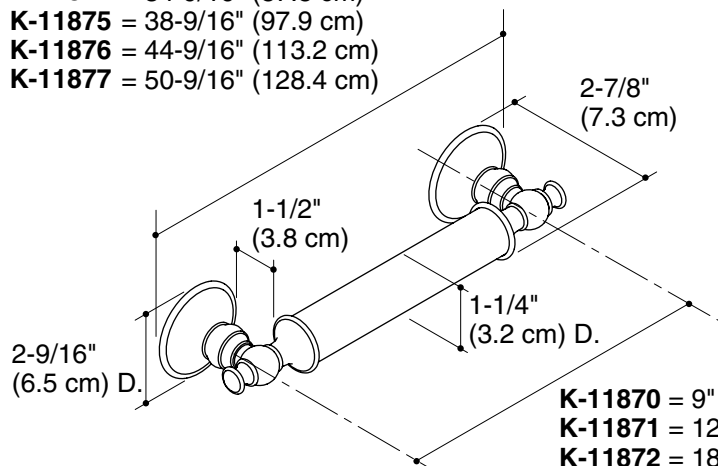

Specified Model

Model	Description	Colors/Finishes	
K-11870	9" (22.9 cm) grab bar	<input type="checkbox"/> S	<input type="checkbox"/> Other_____
K-11871	12" (30.5 cm) grab bar	<input type="checkbox"/> S	<input type="checkbox"/> Other_____
K-11872	18" (45.7 cm) grab bar	<input type="checkbox"/> S	<input type="checkbox"/> Other_____
K-11873	24" (61 cm) grab bar	<input type="checkbox"/> S	<input type="checkbox"/> Other_____
K-11874	32" (81.3 cm) grab bar	<input type="checkbox"/> S	<input type="checkbox"/> Other_____
K-11875	36" (91.4 cm) grab bar	<input type="checkbox"/> S	<input type="checkbox"/> Other_____
K-11876	42" (106.7 cm) grab bar	<input type="checkbox"/> S	<input type="checkbox"/> Other_____
K-11877	48" (121.9 cm) grab bar	<input type="checkbox"/> S	<input type="checkbox"/> Other_____

Product Specification

The grab bar shall be of metal construction. Product shall include installation hardware. Product shall be Kohler Model K-____-____.

TRADITIONAL

Installation Notes

WARNING: Risk of personal injury. The wall plates on the grab bar must be mounted to a brace between the wall studs. This will ensure that the weight of the user is adequately supported.

Install this product according to the installation guide.

K-11870 = 11-9/16" (29.4 cm)
K-11871 = 14-9/16" (37 cm)
K-11872 = 20-9/16" (52.2 cm)
K-11873 = 26-9/16" (67.5 cm)
K-11874 = 34-9/16" (87.8 cm)
K-11875 = 38-9/16" (97.9 cm)
K-11876 = 44-9/16" (113.2 cm)
K-11877 = 50-9/16" (128.4 cm)

K-11870 = 9" (22.9 cm)
K-11871 = 12" (30.5 cm)
K-11872 = 18" (45.7 cm)
K-11873 = 24" (61 cm)
K-11874 = 32" (81.3 cm)
K-11875 = 36" (91.4 cm)
K-11876 = 42" (106.7 cm)
K-11877 = 48" (121.9 cm)

Product Diagram