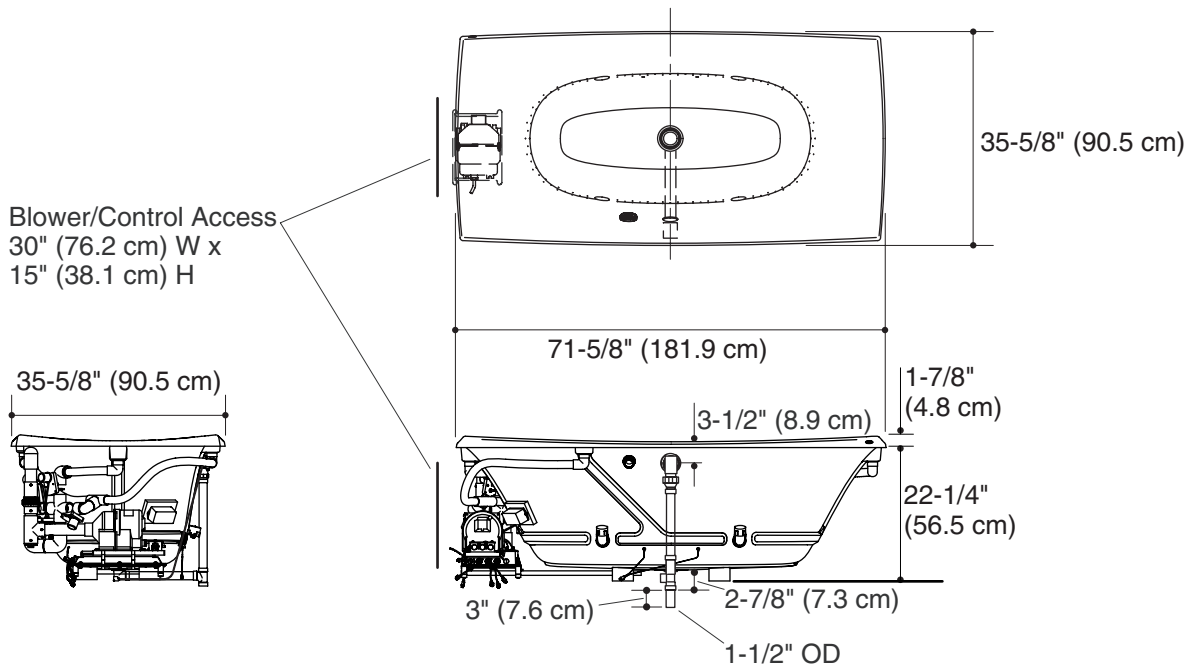

ESCALE™

Optional Accessories (continued from Page 1)

K-9498	3" (7.6 cm) whirlpool keypad trim	☐ CP	☐ Other_____

Technical Information

Fixture*:	
Bathing well	
Basin area	46-3/4" (118.7 cm) x 21-5/8" (54.9 cm)
Top area	69-15/16" (177.6 cm) x 34-3/8" (87.3 cm)
To overflow	
Water depth	16-1/2" (42.1 cm)
Capacity	71 gal (268.8 L)
Weight	130 lbs (59 kg)
* Approximate measurements for comparison only.	

Blower motor/control:				
Hp	W	V	Hz	A
1	300	220-240	50/60	3

Included component:	
Cut-out template	1054544-7

Required Electrical Service

Dedicated circuit required, protected with Class A Ground-Fault Circuit-Interrupter (GFCI) or Earth-Leakage Circuit-Breaker (ELCB):

Blower motor/control	220-240 V, 15 A, 50/60 Hz

Installation Notes

Install this product according to the installation guide.

Floor support under bath must provide for a minimum of 1800 lbs (816.5 kg).

Hot water supply should be 70% of capacity or greater. Installations will vary.

This bath is designed for drop-in installation only. It is not suited for use in a three wall alcove with an overhead shower.

A blower motor/control access panel is required.

No change in measurements if connected with drain illustrated. (K-7214)

Product Diagram