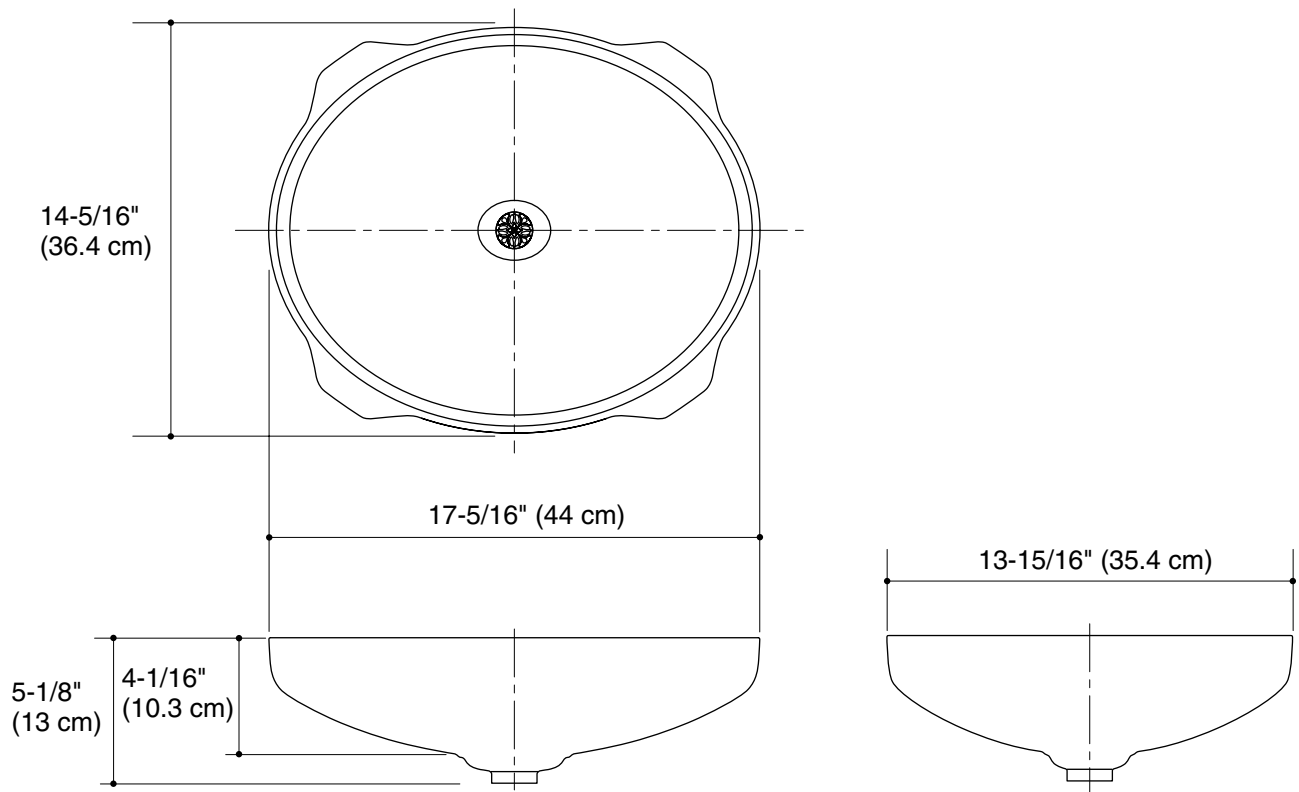

UNDERCOUNTER LAVATORY K-14297

Features

- Cast bronze
- Integrally cast drain
- Without overflow
- Living finish, adding character and uniqueness
- Undercounter installation
- 17" (43.2 cm) x 14" (35.6 cm)

Product Specification

The oval undercounter lavatory shall be 17" (43.2 cm) in length and 14" (35.6 cm) in width. Lavatory shall be constructed of cast bronze with living finish, adding character and uniqueness. Lavatory shall have an integrally cast drain. Lavatory shall be without overflow. Lavatory shall be for undercounter installation. Product shall be Kohler Model K-14297-_____.

Technical Information

Fixture*:	
Basin area	17" (43.2 cm) x 14" (35.6 cm)
Water depth	4" (10.2 cm)
* Approximate measurements for comparison only.	

Installation Notes

Install this product according to the installation guide.