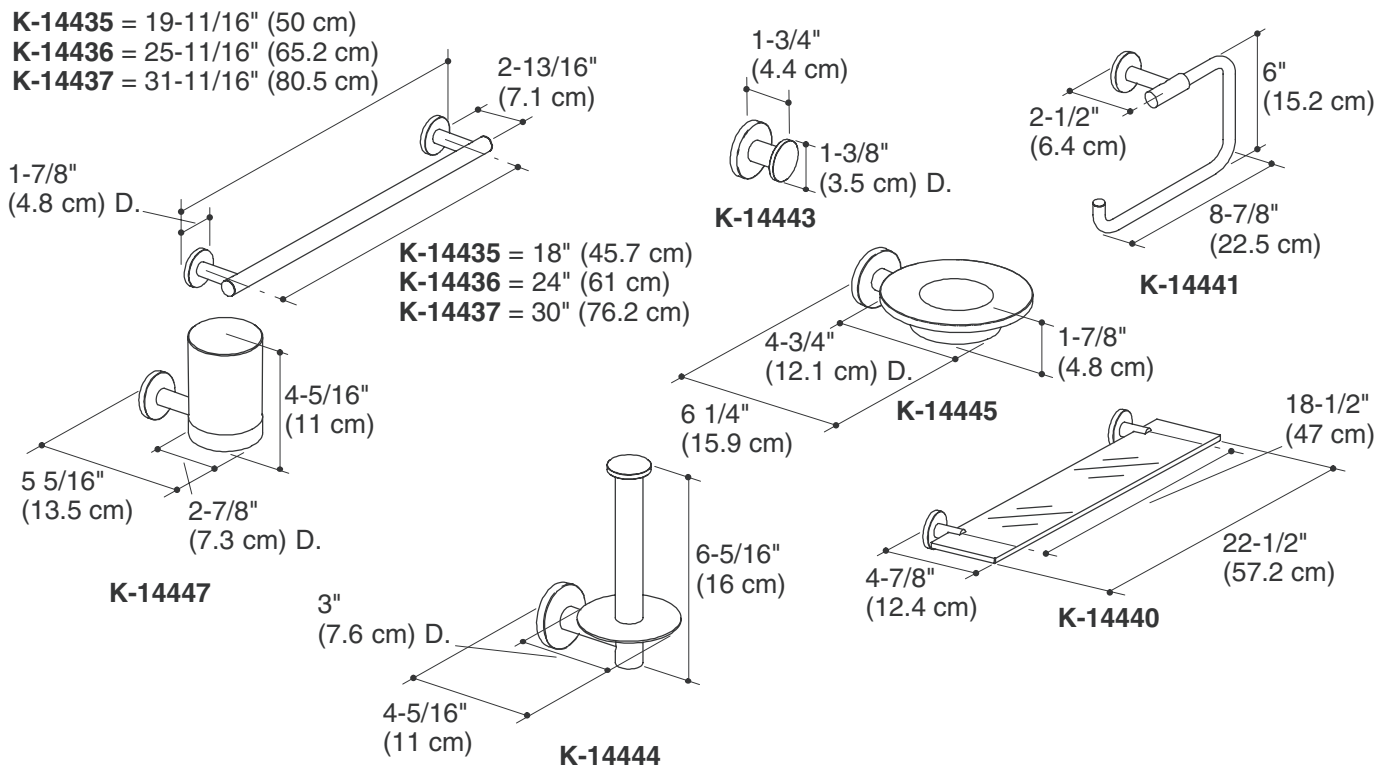

Features

- Complements Purist® Suite

ACCESSORIES K-14435

Colors/Finishes

- CP: Polished Chrome
- Other: Refer to Price Book for additional colors/finishes

Specified Model

Model	Description		Colors/Finishes	
K-14435	18" (45.7 cm) towel bar		<input type="checkbox"/> CP	<input type="checkbox"/> Other _____
K-14436	24" (61 cm) towel bar		<input type="checkbox"/> CP	<input type="checkbox"/> Other _____
K-14437	30" (76.2 cm) towel bar		<input type="checkbox"/> CP	<input type="checkbox"/> Other _____
K-14440	Glass shelf		<input type="checkbox"/> CP	<input type="checkbox"/> Other _____
K-14441	Towel ring		<input type="checkbox"/> CP	<input type="checkbox"/> Other _____
K-14443	Robe hook		<input type="checkbox"/> CP	<input type="checkbox"/> Other _____
K-14444	Toilet tissue holder		<input type="checkbox"/> CP	<input type="checkbox"/> Other _____
K-14445	Soap dish		<input type="checkbox"/> CP	<input type="checkbox"/> Other _____
K-14447	Tumbler and holder		<input type="checkbox"/> CP	<input type="checkbox"/> Other _____

Product Specification

Product shall complement the Purist Suite. Product shall be Kohler Model K-____-____.

PURIST®

Installation Notes

Install this product according to the installation guide.

Product Diagram