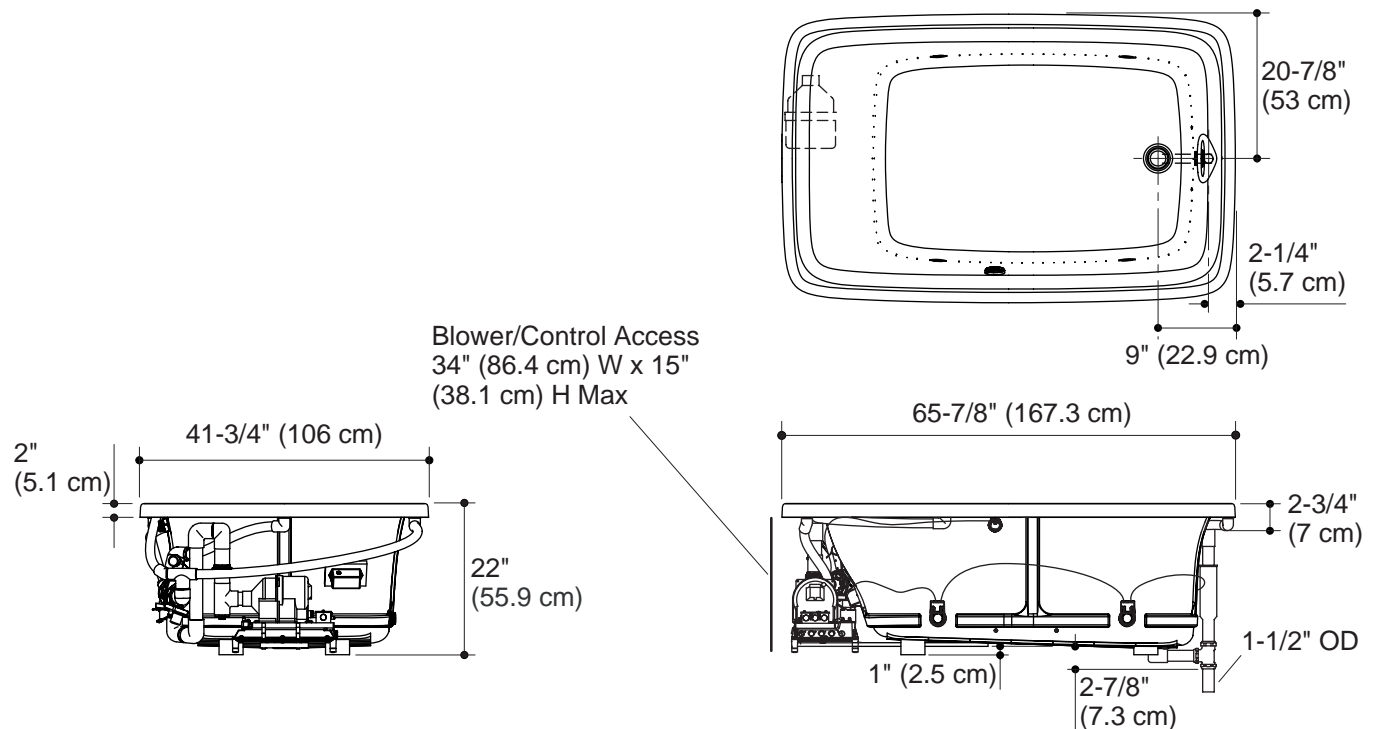

BANCROFT™ 5.5'

Technical Information

Bath with chromatherapy	K-1158-GCR	shown	
Bath	K-1158-G	not shown	
Fixture:*	basin area	top area	weight
Bathing well	46" (116.8 cm) x 30" (76.2 cm)	57" (144.8 cm) x 34" (86.4 cm)	130 lbs. (59 kg)
	water depth	capacity	
To overflow	16" (40.6 cm)	95 gal. (359.6 L)	

* Approximate measurements for comparison only.

Required Accessory:	
Cutout template	1043292-7

Blower motor/control:	Heater	V	Hz	A
1 hp	300 W	220-240	50/60	3

Required Electrical Service

Dedicated circuit required, protected with Class A Ground-Fault Circuit-Interrupter (GFCI) or Earth-Leakage Circuit-Breaker (ELCB):

Blower motor/control	220-240 V, 15 A, 50/60 Hz

Installation Notes

Install this product according to the installation guide.

Floor support under bath must provide for a minimum of 1800 lbs. (816.5 kg).

Hot water supply should be 70% of capacity or greater. Installations will vary.

This bath is designed for drop-in installation only. It is not suited for use in a three wall alcove with an overhead shower.

A blower motor/control access panel is required.

No change in measurements if connected with drain illustrated. (K-7161-AF or K-7161M-AF)

Product Diagram