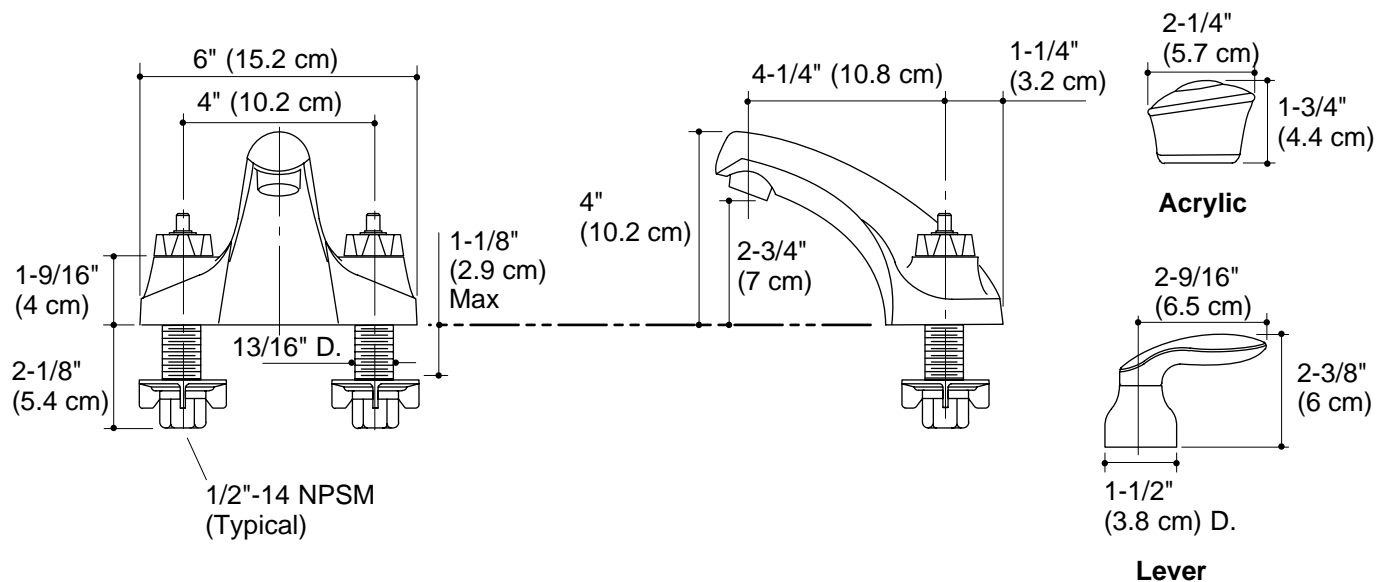

CORALAIS®

Installation Notes

Install this product according to the installation guide.

Product Diagram