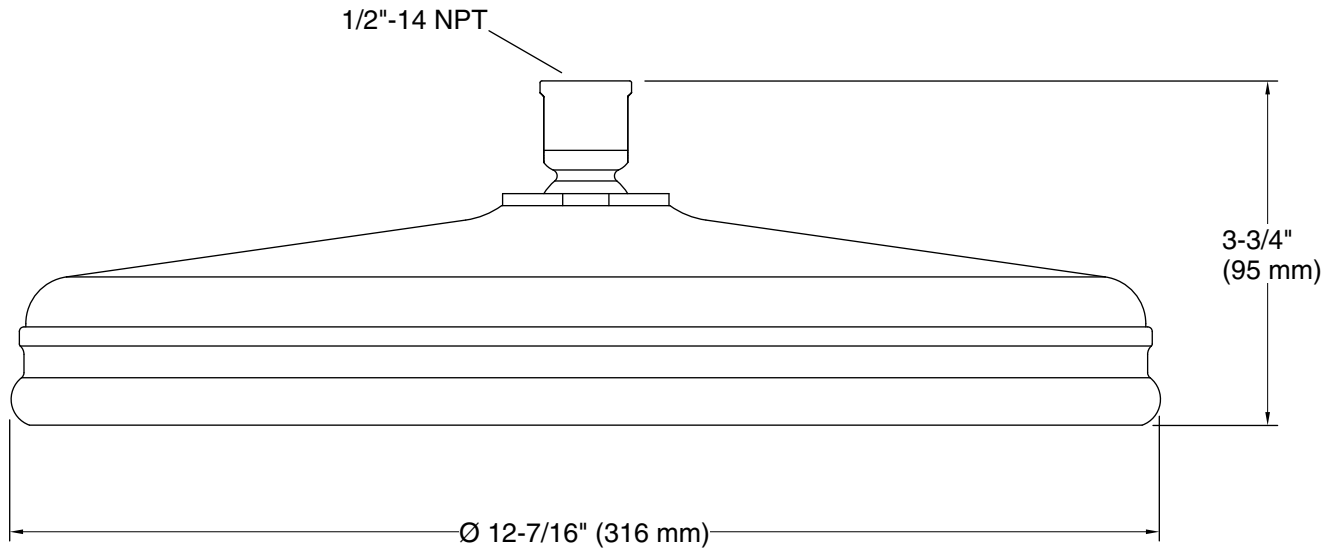

**Technical Information**

All product dimensions are nominal.

**Showerhead/Body Spray:**

Rated maximum flow: 2.5 gal/min (9.5 l/min)

**Notes**

Install this product according to the installation instructions.