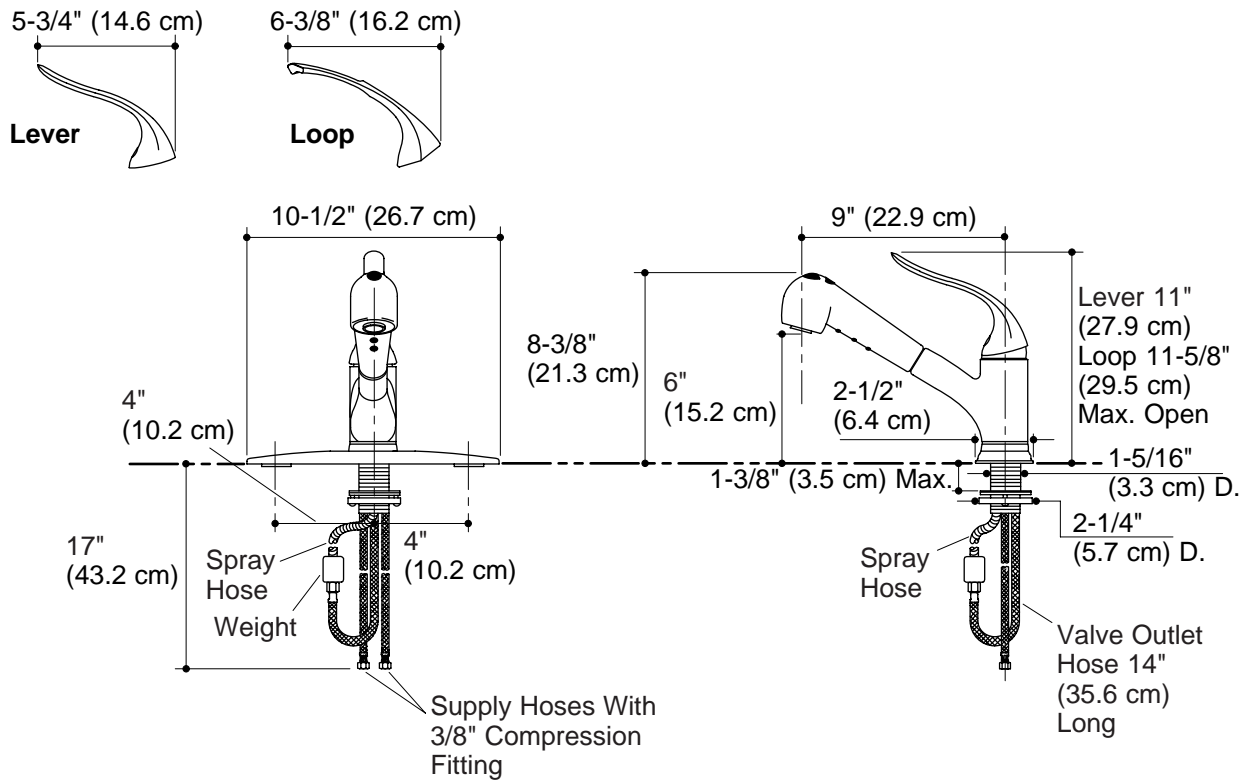

**Product Specification**

Single-control pull-out spray kitchen sink faucet shall be of metal construction. The valve shall be a one-piece, self-contained ceramic disc valve, and allows both volume and temperature control. The valve shall feature temperature memory, allowing the faucet to be turned on and off at any temperature setting, and includes a high-temperature limit stop. Product shall include 9" (22.9 cm) swing spout with integral sprayhead and hose, lever or loop handle, integral vacuum breaker, and 10" (25.4 cm) escutcheon plate. Faucet shall be Kohler Model K-15160-\_\_\_\_\_-\_\_\_\_\_.

## Installation Notes

Install this product according to the installation guide.

This product meets all local plumbing codes for vacuum breaker requirements.

All necessary parts included for both single-hole and three-hole installation.