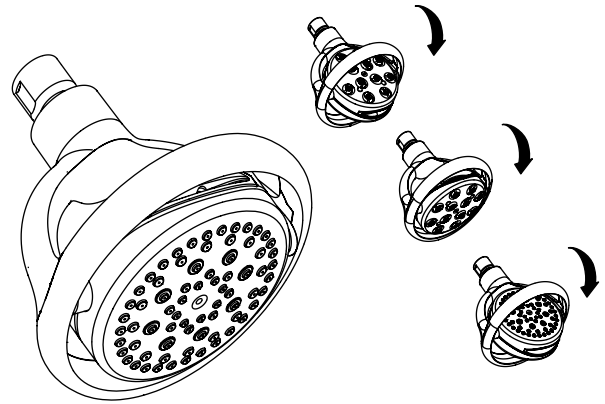

Features

- *Flipstream Technology™*
- *Four unique, experiential spray patterns: Koverage™ Kotton™ Komotion™ Kurrent™*
- *Adjustable angle for various user heights*
- *2.5 gallon (9.5 L) per minute flow rate*

Codes/Standards Applicable

Specified model meets or exceeds the following:

- *ASME A112.18.1/CSA B125.1*

**FOUR-FUNCTION SHOWERHEAD
K-15996**

Colors/Finishes

- CP: Polished Chrome
- Other: Refer to Price Book for additional colors/finishes

Accessories

- CP: Polished Chrome

Specified Model

Model	Description	Color/Finish	
K-15996	Four-function showerhead	<input type="checkbox"/> CP	<input type="checkbox"/> Other_____
Required Accessories			
K-7395	5-3/8" (13.7 cm) shower arm and flange	<input type="checkbox"/> CP	

Product Specification

The four-function showerhead shall feature a sleek contemporary design with Flipstream Technology. Showerhead shall have four unique, experiential spray patterns: Koverage, Kotton, Komotion, and Kurrent. Showerhead shall have an adjustable angle for various user heights. Showerhead shall feature a 2.5 gallon (9.5 L) per minute flow rate. Four-function showerhead shall be Kohler Model K-15996-_____.