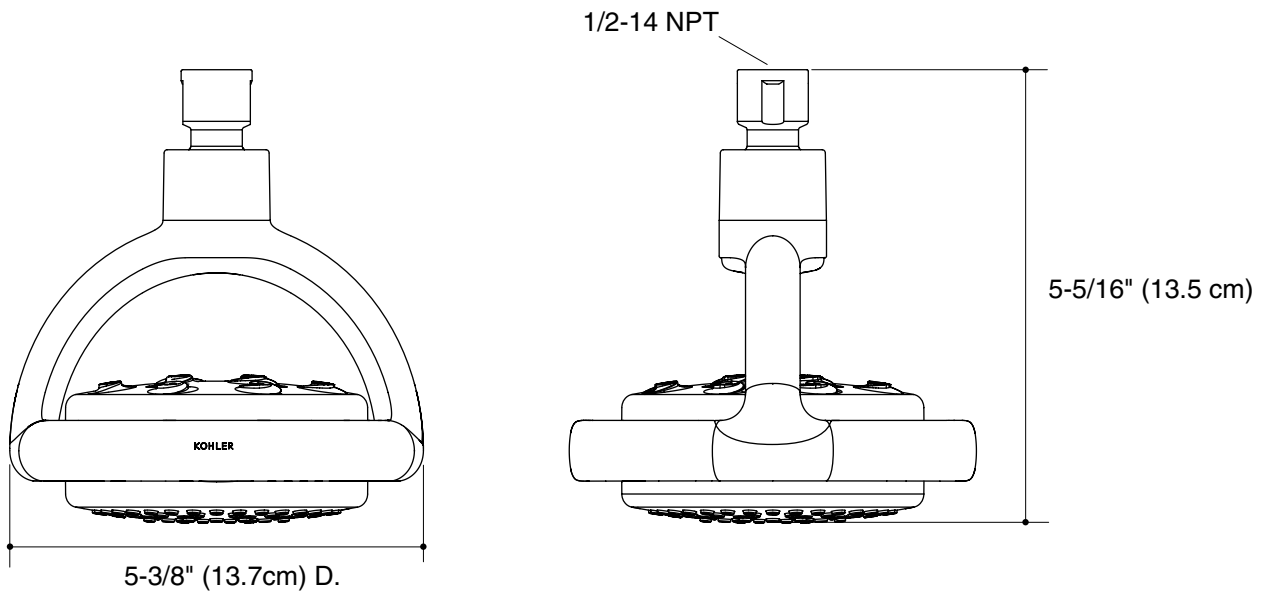

FLIPSIDE™ 01

Installation Notes

Install this product according to the installation guide.

Product Diagram