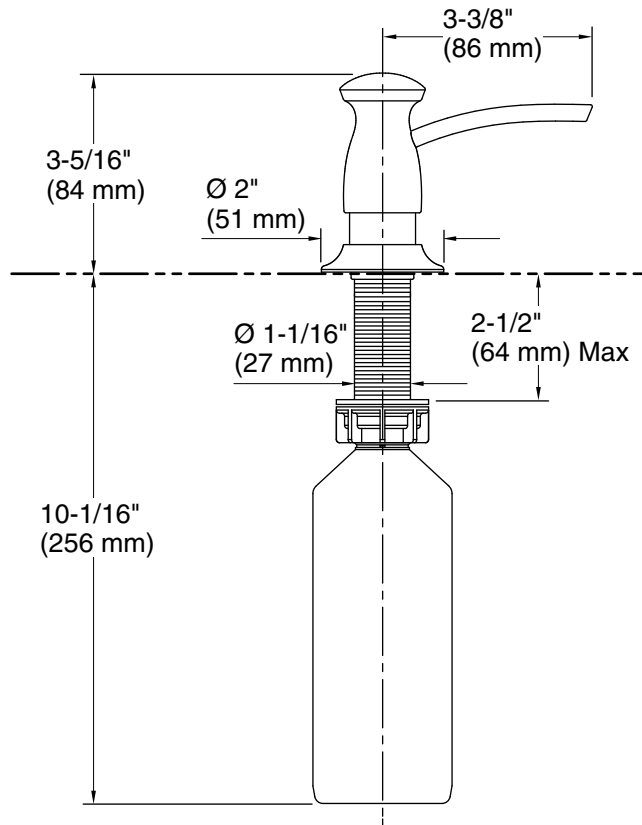

Features

- Holds up to 16 ounces of soap or lotion; refillable from top
- May be installed in predrilled sink holes or surfaces up to 2" thick
- Retail availability only
- Coordinates with transitional-style faucets
- Coordinates with KOHLER Forte® and other transitional style faucets

Available Colors/Finishes

Color tiles intended for reference only.

Color	Code	Description
	CP	Polished Chrome
	BN	Vibrant® Brushed Nickel

Technical Information

All product dimensions are nominal.

Material: Brass