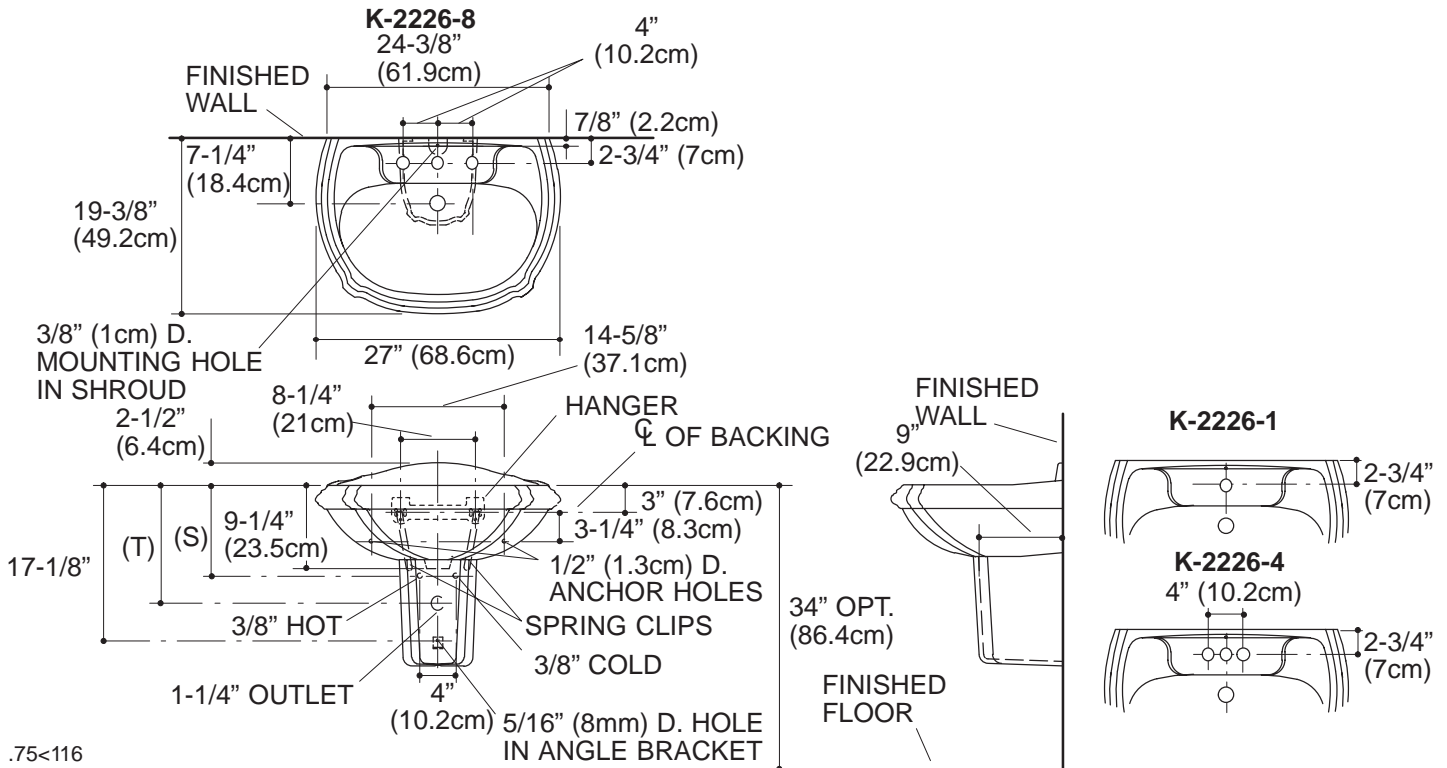

PRODUCT SPECIFICATION:

The wall-mount lavatory shall be 27" (68.6cm) in length, and 19-3/8" (49.2cm) in width. Lavatory shall be made of vitreous china. Lavatory shall have 4" (10.2cm) centers (K-2226-4), 8" (20.3cm) centers (K-2226-8), or single-hole (K-2226-1) drilling. Lavatory shall have overflow. Lavatory shall be Kohler Model K-2226-_____-_____-_____.

PORTRAIT™

PRODUCT INFORMATION

Fixture*:		basin area	water depth
Lavatory		22" (55.6cm) x 12" (30.5cm)	7-1/4" (18.4cm)
Drain hole	1-3/4" D. (4.4cm)		
* Approximate measurements for comparison only.			

Holes	K-2226-8	K-2226-4	K-2226-1
Spout	1-3/8" D. (3.5cm)	1-1/4" D. (3.2cm)	1-3/8" D. (3.5cm)
Faucet	1-3/8" D. (3.5cm)	1-1/4" D. (3.2cm)	

PRODUCT INFORMATION

Included Components:	
Lavatory basin, 8" (20.3cm) centers	K-2222-8
Lavatory basin, 4" (10.2cm) centers	K-2222-4
Lavatory basin, single-hole	K-2222-1
Shroud	K-2227
Shroud accessory pack	52205
Hanger	64839
Rubber pads	63069

INSTALLATION NOTES

Install this product according to the installation guide.

(T) Pop-up drain 13" (33cm).

(S) 10" (25.4cm) (Based on 12" (30.5cm) riser which may require cutting).

PRODUCT DIAGRAM