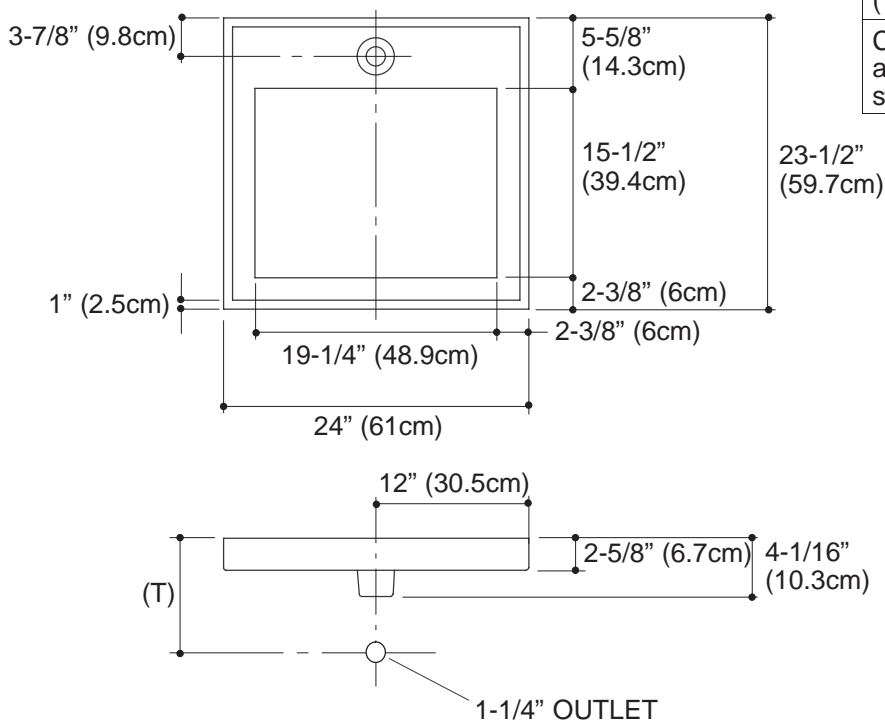

FEATURES

- 24" (61cm) x 23-1/2" (59.7cm)
- Fireclay
- Without overflow
- Above-counter
- With sealant

CODES/STANDARDS APPLICABLE

Specified model meets or exceeds the following:

- ASME/ANSI A112.19.2M
- IAPMO/UPC

Recommended Accessories			
K-9583	Purist Stainless Steel Bracket Kit (includes right- and left-facing brackets)	<input type="checkbox"/> NA	
K-2315-NP	Purist Open-Bottom Porcelain Hand Basin	<input type="checkbox"/> NA	
K-2316-NP	Purist Porcelain Hand Basin	<input type="checkbox"/> NA	
K-3031	48" (121.9cm) Purist Natural Lavastone Countertop (lavatory plumbing cut-out on right)	<input type="checkbox"/> NA	
K-3032	48" (121.9cm) Purist Natural Lavastone Countertop (lavatory plumbing cut-out on left)	<input type="checkbox"/> NA	
K-3033	72" (182.9cm) Purist Natural Lavastone Countertop (lavatory plumbing cut-out at center)	<input type="checkbox"/> NA	
K-3034	72" (182.9cm) Purist Natural Lavastone Countertop (lavatory plumbing cut-outs on left and right)	<input type="checkbox"/> NA	
K-3081	Purist Wall-Mount Vanity	<input type="checkbox"/> F4	<input type="checkbox"/> F5
K-9018	Trap	<input type="checkbox"/> CP	<input type="checkbox"/> Other_____
K-7715	Grid Drain	<input type="checkbox"/> CP	<input type="checkbox"/> Other_____

Optional Accessories			
K-3021	24" (61cm) Purist Natural Lavastone Countertop	<input type="checkbox"/> NA	

PRODUCT SPECIFICATION:

The lavatory shall be 24" (61cm) in length x 23-1/2" (59.7cm) in width. Lavatory shall be made out of fireclay. Lavatory shall include sealant. Lavatory shall be without overflow. Lavatory shall be Kohler Model K-2313-_____.

PRODUCT INFORMATION

Fixture*:	
Outlet	1-3/4" D. (4.4cm)
* Approximate measurements for comparison only.	
Included Components:	
Adhesive sealant	63034
Cutout template	1014137-7

(T) Grid Drain 10-7/16" (26.5cm)