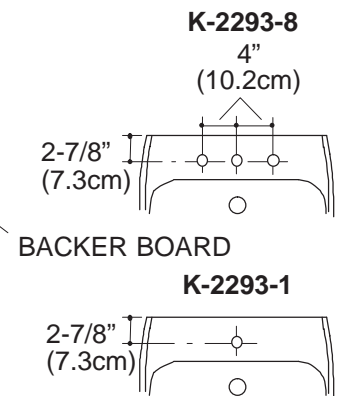

FEATURES

- 22-1/4" (56.5cm) x 18" (45.7cm) x 34-1/2" (87.6cm)
- Vitreous China
- Pedestal lavatory
- 8" (20.3cm) centers (-8), 4" (10.2cm) centers (-4), or single-hole (-1)
- With overflow

CODES/STANDARDS APPLICABLE

PRODUCT SPECIFICATION:

The pedestal lavatory shall be 22-1/4" (56.5cm) in length, 18" (45.7cm) in width, and 34-1/2" (87.6cm) in height. Pedestal lavatory shall be made of vitreous china. Pedestal lavatory shall have 8" (20.3cm) centers (-8), 4" (10.2cm) centers (-4), or single-hole (-1) drilling. Pedestal lavatory shall have overflow. Pedestal lavatory shall be Kohler Model K-2293-_____-_____.

PRODUCT INFORMATION

Fixture*:		basin area	water depth
Lavatory		20" (50.8cm) x 12" (30.5cm)	5-1/2" (14cm)
Drain hole	1-3/4" D. (3.2cm)		

Holes	K-2293-8	K-2293-4	K-2293-1
Spout	1-3/8" D. (3.5cm)	1-1/4" D. (3.2cm)	1-3/8" D. (3.5cm)
Faucet	1-3/8" D. (3.5cm)	1-1/4" D. (3.2cm)	

INSTALLATION NOTES

Install this product according to the installation guide.

(T) Pop-up drain 14-1/4" (36.2cm).
(S) 10" (25.4cm) (Based on 12" (30.5cm) riser which may require cutting).

PRODUCT DIAGRAM

364