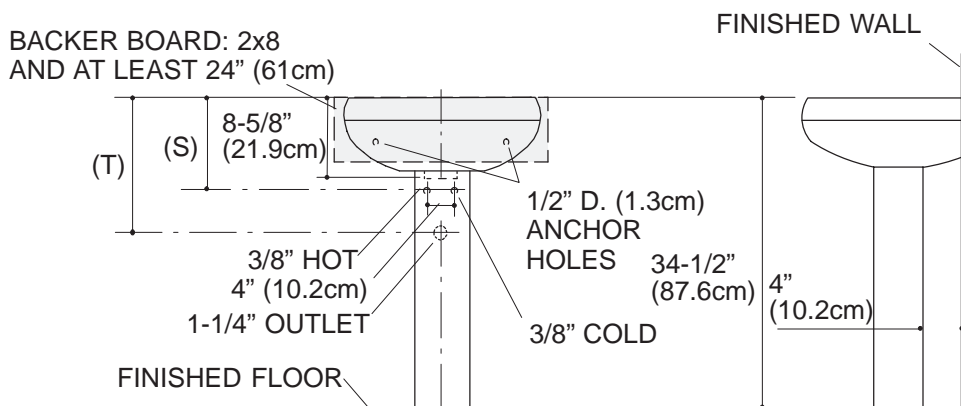

FEATURES

- 22-1/4" (56.5cm) x 18" (45.7cm) x 34-1/2" (87.6cm)
- Vitreous China
- Pedestal lavatory
- 8" (20.3cm) centers (-8), 4" (10.2cm) centers (-4), or single-hole (-1)
- With overflow

CODES/STANDARDS APPLICABLE

PRODUCT SPECIFICATION:

The pedestal lavatory shall be 22-1/4" (56.5cm) in length, 18" (45.7cm) in width, and 34-1/2" (87.6cm) in height. Pedestal lavatory shall be made of vitreous china. Pedestal lavatory shall have 8" (20.3cm) centers (-8), 4" (10.2cm) centers (-4), or single-hole (-1) drilling. Pedestal lavatory shall have overflow. Pedestal lavatory shall be Kohler Model K-2293-_____-_____.

PRODUCT INFORMATION

Fixture*:		basin area	water depth
Lavatory		20" (50.8cm) x 12" (30.5cm)	5-1/2" (14cm)
Drain hole	1-3/4" D. (3.2cm)		

Holes	K-2293-8	K-2293-4	K-2293-1
Spout	1-3/8" D. (3.5cm)	1-1/4" D. (3.2cm)	1-3/8" D. (3.5cm)
Faucet	1-3/8" D. (3.5cm)	1-1/4" D. (3.2cm)	

INSTALLATION NOTES

Install this product according to the installation guide.

(T) Pop-up drain 14-1/4" (36.2cm).
(S) 10" (25.4cm) (Based on 12" (30.5cm) riser which may require cutting).

PRODUCT DIAGRAM

364