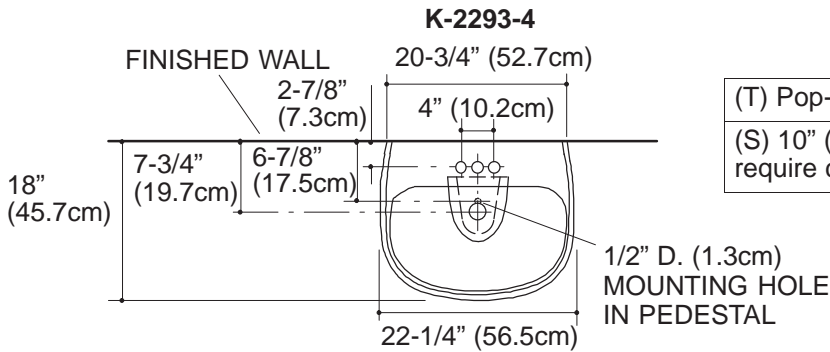

FEATURES

- 22-1/4" (56.5cm) x 18" (45.7cm) x 34-1/2" (87.6cm)
- Vitreous China
- Pedestal lavatory
- 8" (20.3cm) centers (-8), 4" (10.2cm) centers (-4), or single-hole (-1)
- With overflow

CODES/STANDARDS APPLICABLE

PRODUCT SPECIFICATION:

The pedestal lavatory shall be 22-1/4" (56.5cm) in length, 18" (45.7cm) in width, and 34-1/2" (87.6cm) in height. Pedestal lavatory shall be made of vitreous china. Pedestal lavatory shall have 8" (20.3cm) centers (-8), 4" (10.2cm) centers (-4), or single-hole (-1) drilling. Pedestal lavatory shall have overflow. Pedestal lavatory shall be Kohler Model K-2293-_____-_____.

PRODUCT INFORMATION

Fixture*:		basin area	water depth
Lavatory		20" (50.8cm) x 12" (30.5cm)	5-1/2" (14cm)
Drain hole	1-3/4" D. (3.2cm)		

Holes	K-2293-8	K-2293-4	K-2293-1
Spout	1-3/8" D. (3.5cm)	1-1/4" D. (3.2cm)	1-3/8" D. (3.5cm)
Faucet	1-3/8" D. (3.5cm)	1-1/4" D. (3.2cm)	

INSTALLATION NOTES

Install this product according to the installation guide.

(T) Pop-up drain 14-1/4" (36.2cm).
(S) 10" (25.4cm) (Based on 12" (30.5cm) riser which may require cutting).

PRODUCT DIAGRAM

364