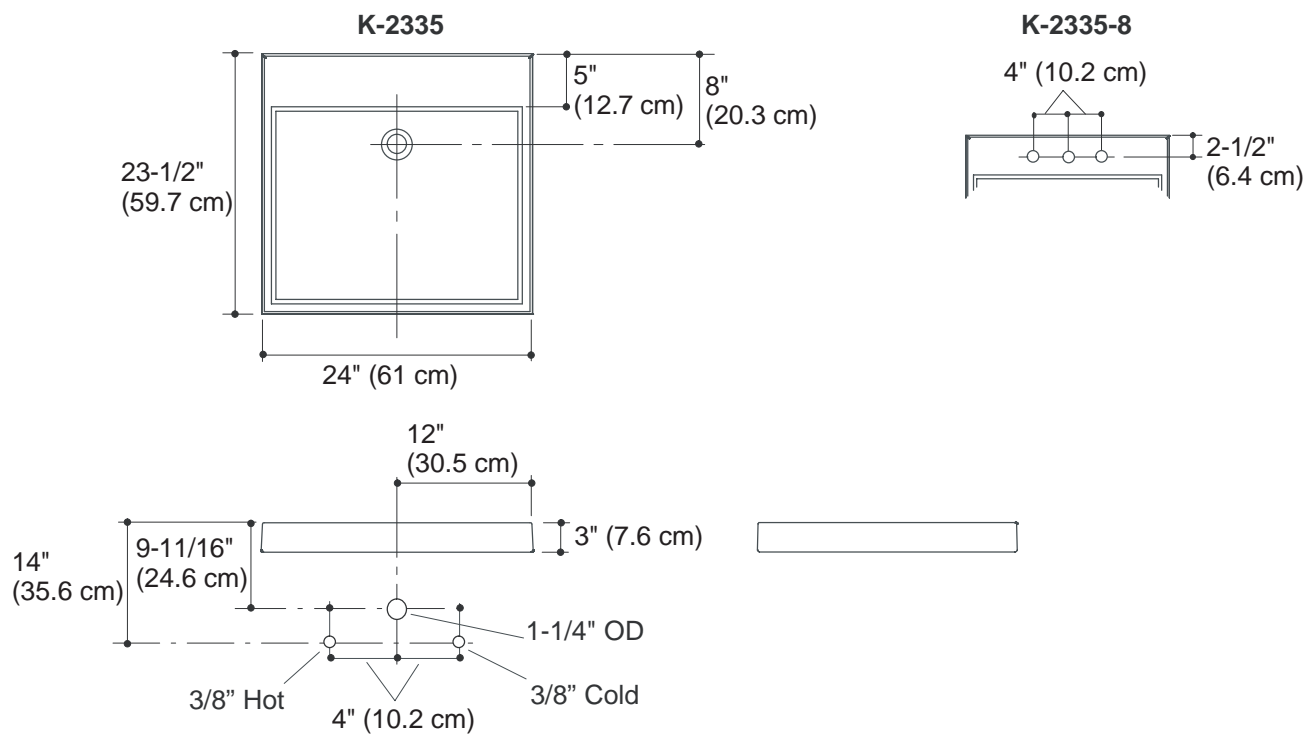

PURIST®

Technical Information

Fixture*:		
Basin area	22" (55.9 cm) x 17-1/2" (44.5 cm)	
Water depth	1-3/4" (4.4 cm)	
Drain hole	1-3/4" (4.4 cm) D.	
Hole diameter:		
	Spout	Faucet
K-2335		
K-2335-8	1-3/16" (3 cm) D.	1-7/16" (3.7 cm) D.
* Approximate measurements for comparison only.		
Included component:		
Cut-out template	1014137-7	

Installation Notes

Install this product according to the installation guide.

Product does not have an overflow.

NOTICE: Countertop manufacturer or cutter **must** use the cut-out template provided with the product, or a current cut-out template provided by Kohler Co. (call 1-800-4-KOHLER). Kohler Co. is not responsible for cutout errors when the incorrect template is used.

Product Diagram