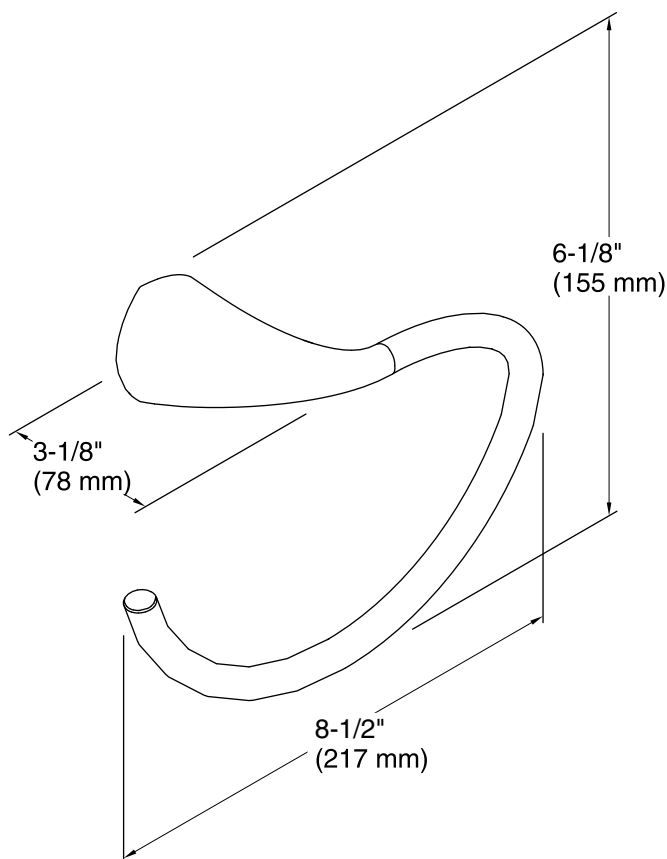

## Features

- KOHLER finishes resist corrosion and tarnish.
- Elegant 8-1/2- inch open ring design.
- Coordinates with other products in the Alteo collection.
- 8-1/2" (217 mm) x 3-1/8" (78 mm) x 6-1/8" (155 mm)

## Technical Information

All product dimensions are nominal.