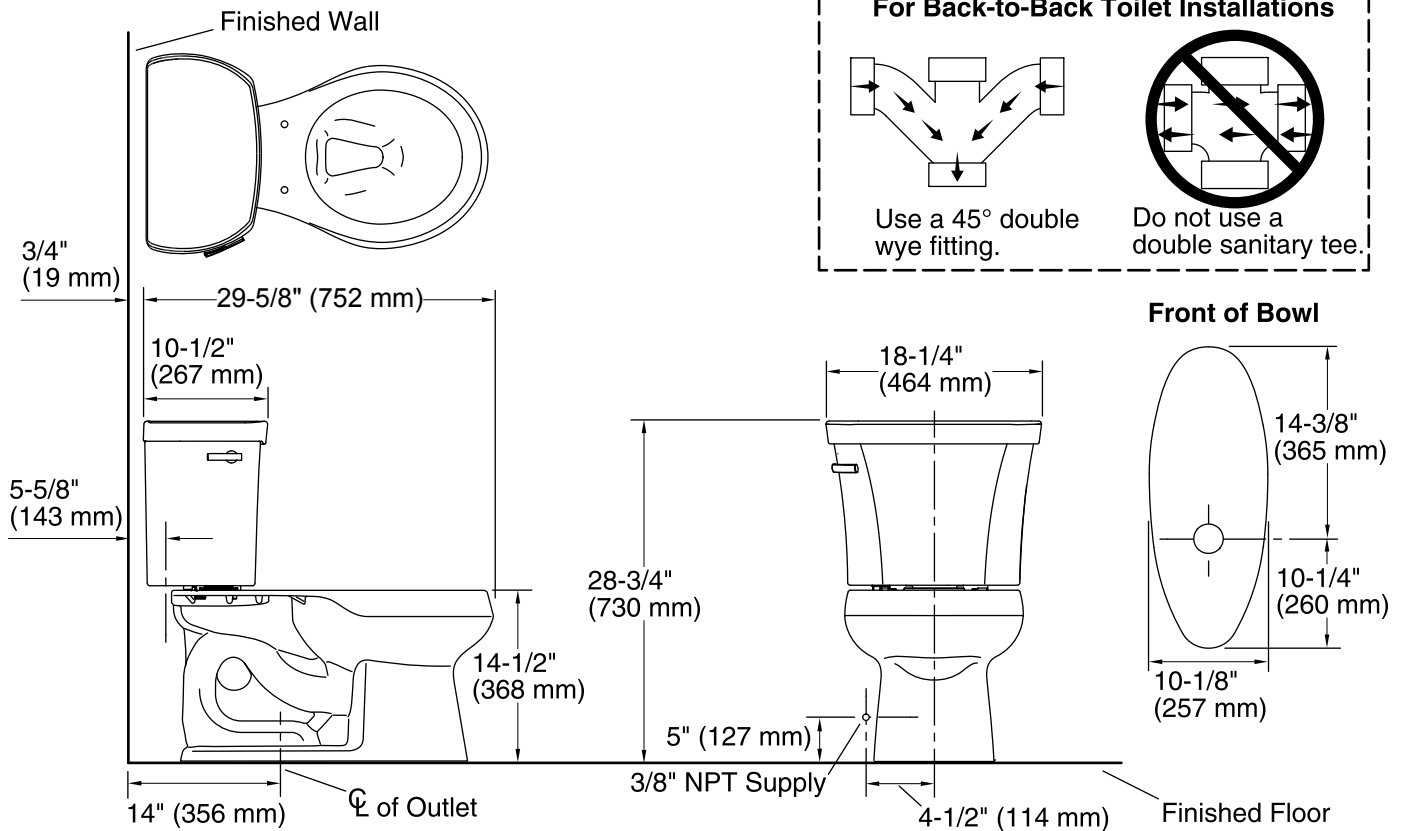

Features

- Vitreous china.
- Regular height Round-front bowl.
- Class Five® flushing system.
- Includes left-hand polished chrome trip lever.
- 1.28 gpf (4.8 lpf).
- 2-1/8" (54 mm) fully glazed trapway.
- 14" (356 mm) rough-in.
- Less seat and supply.
- 10-1/2" (267 mm) x 7-3/4" (197 mm) water area.
- 29-5/8" (752 mm) x 18-1/4" (464 mm) x 28-3/4" (730 mm).
- Floor mount / Floor Outlet.

Components

Product includes:

K-4197 Round-Front Bowl
K-4841 Toilet Tank

Additional included component/s: Tank cover, Trip lever, Bolt cap accessory pack, and Tank accessory pack.

Codes/Standards

ASME A112.19.2/CSA B45.1
DOE - Energy Policy Act 1992
EPA WaterSense®
California Energy Commission (CEC)

Technical Information

All product dimensions are nominal.

Toilet type:	Two-piece, Floor-mount
Waste Outlet:	Floor
Bowl shape:	Round front
Flush type:	Class Five®
Trap passageway:	2-1/8" (54 mm)
Water Consumption	
Full:	1.28 gpf (4.8 lpf)
Water surface size:	10-1/2" x 7-3/4" (267 mm x 197 mm)
Rim to water surface:	5-1/4" (133 mm)
Rough-in:	14" (356 mm)
Seat-mounting holes:	5-1/2" (140 mm)